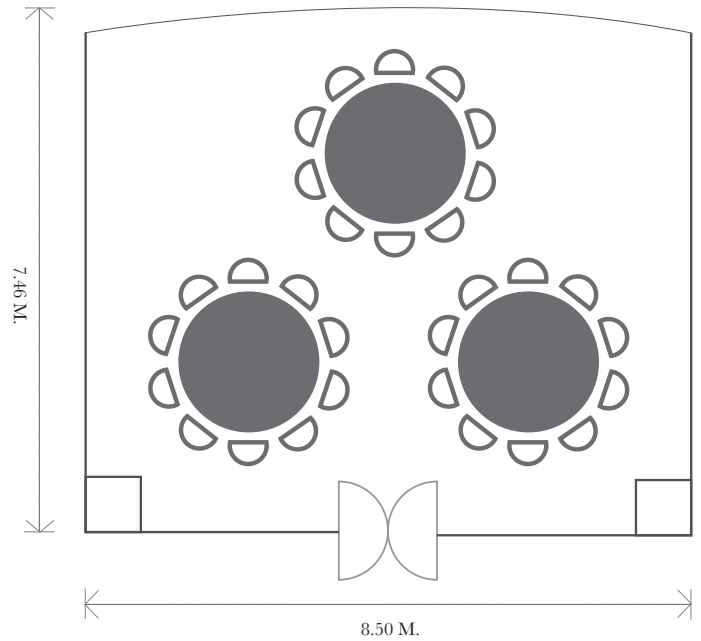

PRESIDENT 4

DIMENSION

Size : 72 Sqm. | Height : 3.8 m.

						
Cocktail Reception	Banquet-Style	Theatre Style	Classroom Style	Cabaret (m)	U-Shape	Conference Hollow
30	30	30	18	32	18	24

Classroom Style

Banquet Style

U-Shape