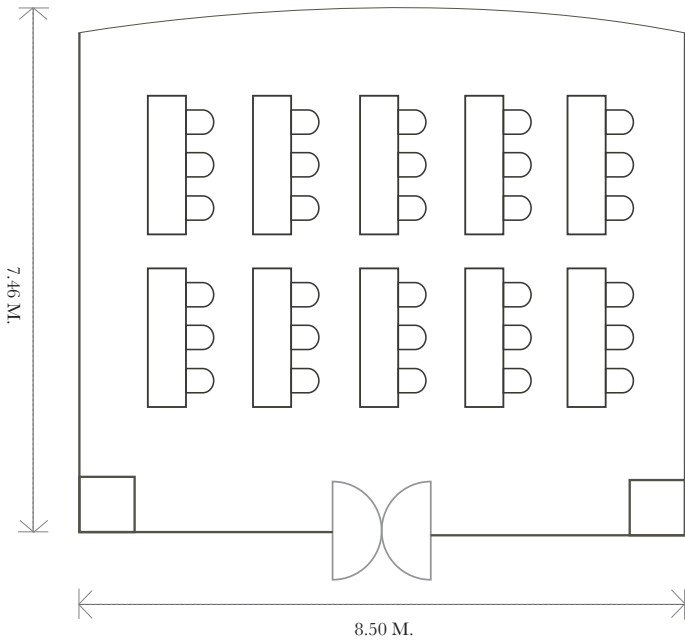

PRESIDENT 4

DIMENSION

Size : 72 Sqm. | Height : 3.8 m.

						
Cocktail Reception	Banquet-Style	Theatre Style	Classroom Style	Cabaret (m)	U-Shape	Conference Hollow
30	30	30	18	32	18	24

Classroom Style

Banquet Style

U-Shape