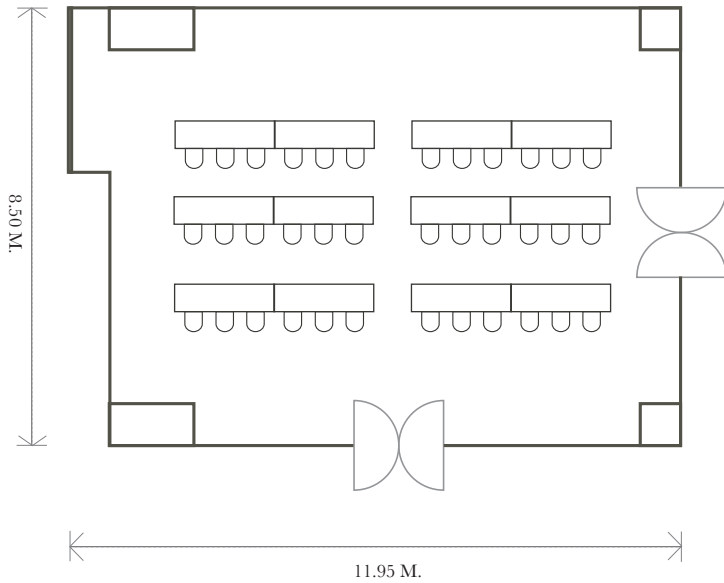

PRESIDENT 2

DIMENSION

Size : 108 Sqm. | Height : 3.8 m.

						
Cocktail Reception	Banquet-Style	Theatre Style	Classroom Style	Cabaret (m)	U-Shape	Conference Hollow
60	50	70	36	40	25	32

Classroom Style

Banquet Style

U-Shape