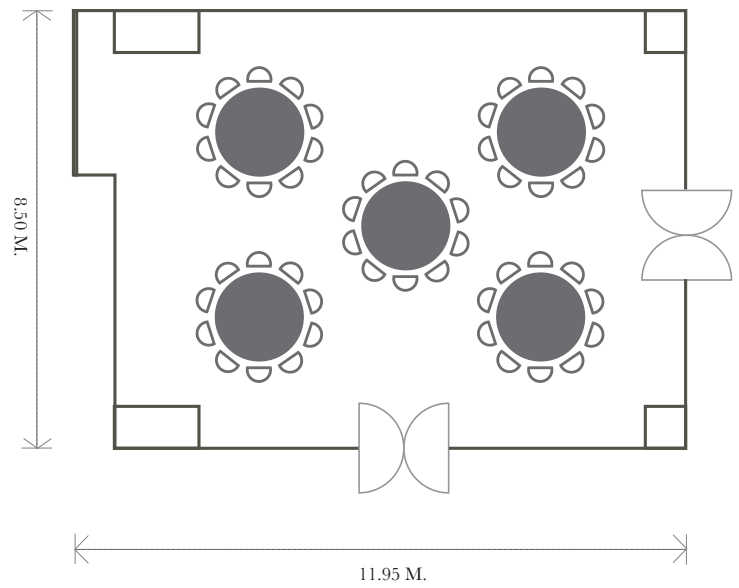

PRESIDENT 2

DIMENSION

Size : 108 Sqm. | Height : 3.8 m.

						
Cocktail Reception	Banquet-Style	Theatre Style	Classroom Style	Cabaret (m)	U-Shape	Conference Hollow
60	50	70	36	40	25	32

Classroom Style

Banquet Style

U-Shape