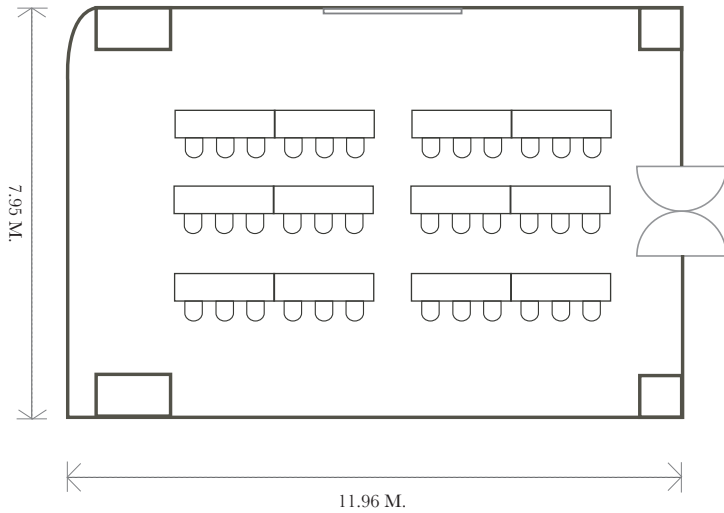

PRESIDENT 1

DIMENSION

Size : 108 Sqm. | Height : 3.8 m.

						
Cocktail Reception	Banquet-Style	Theatre Style	Classroom Style	Cabaret (m)	U-Shape	Conference Hollow
60	50	70	36	40	25	32

Classroom Style

Banquet Style

U-Shape