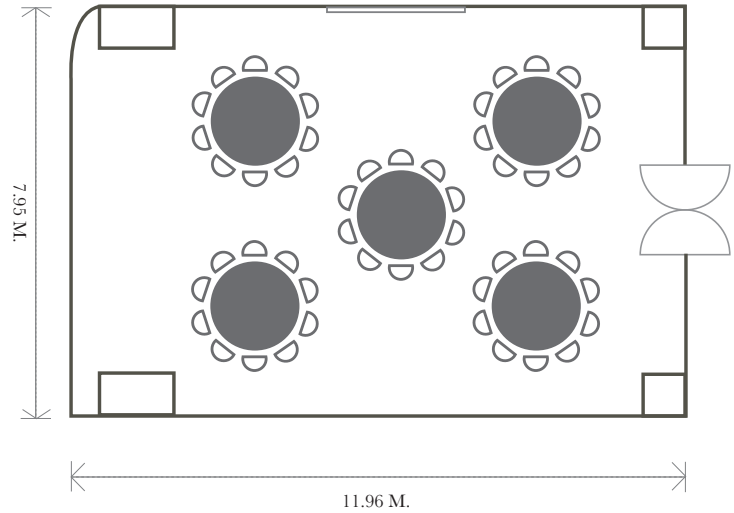

PRESIDENT 1

DIMENSION

Size : 108 Sqm. | Height : 3.8 m.

						
Cocktail Reception	Banquet-Style	Theatre Style	Classroom Style	Cabaret (m)	U-Shape	Conference Hollow
60	50	70	36	40	25	32

Classroom Style

Banquet Style

U-Shape