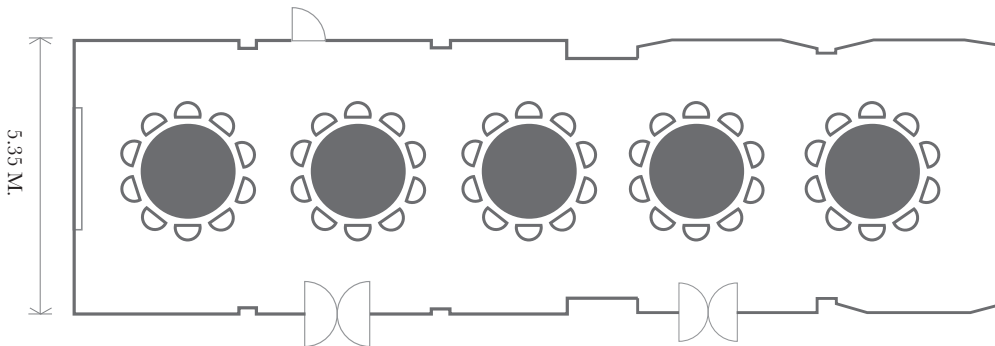

PREMIER ROOM 5-6

DIMENSION

Size : 98 Sqm. | Height : 2.2 m.

						
Cocktail Reception	Banquet-Style	Theatre Style	Classroom Style	Cabaret (m)	U-Shape	Conference Hollow
-	50	80	60	56	-	-

Classroom Style

20.34 M.

Banquet Style

Cabaret Style

Ground Level