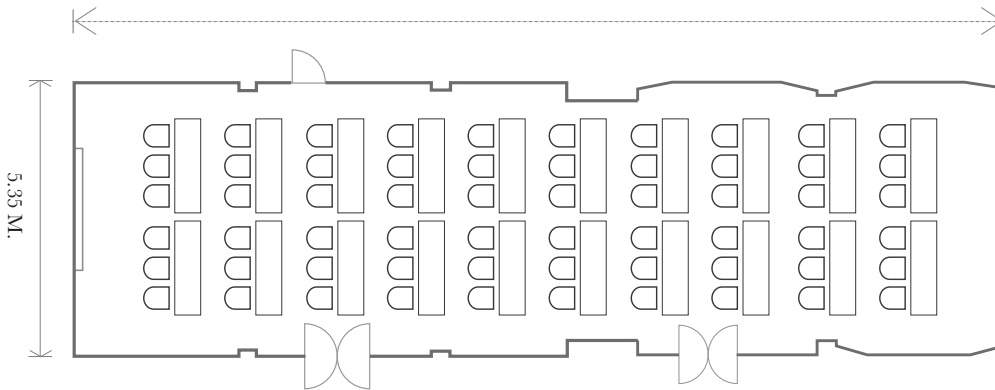

PREMIER ROOM 5-6

DIMENSION

Size : 98 Sqm. | Height : 2.2 m.

						
Cocktail Reception	Banquet-Style	Theatre Style	Classroom Style	Cabaret (m)	U-Shape	Conference Hollow
-	50	80	60	56	-	-

Classroom Style

20.34 M.

Banquet Style

Cabaret Style

Ground Level