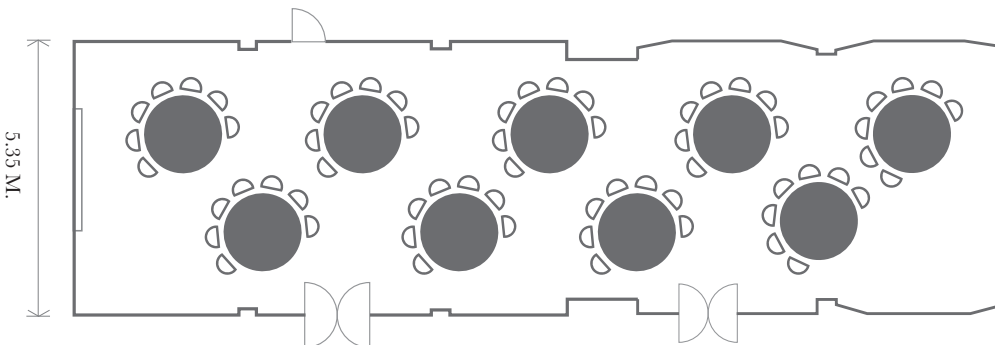

PREMIER ROOM 5-6

DIMENSION

Size : 98 Sqm. | Height : 2.2 m.

						
Cocktail Reception	Banquet-Style	Theatre Style	Classroom Style	Cabaret (m)	U-Shape	Conference Hollow
-	50	80	60	56	-	-

Classroom Style

20.34 M.

Banquet Style

Cabaret Style

Ground Level