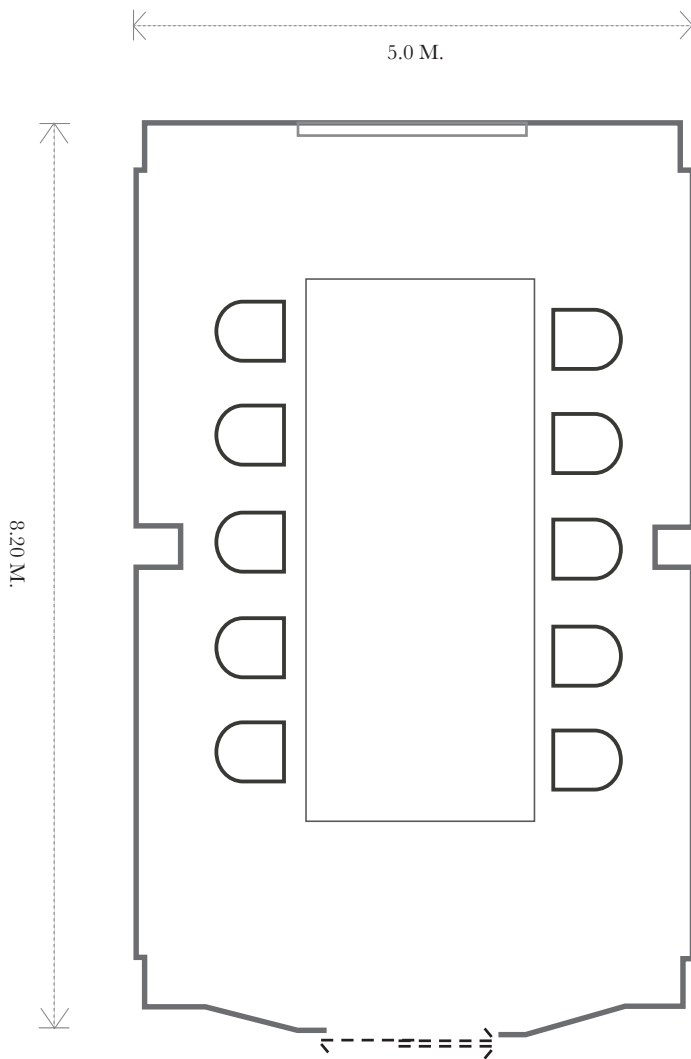

PREMIER ROOM 1

DIMENSION

Size : 40 Sqm. | Height : 2.3 m.

						
-	-	-	-	-	-	12

Conference Hollow Style

Ground Level