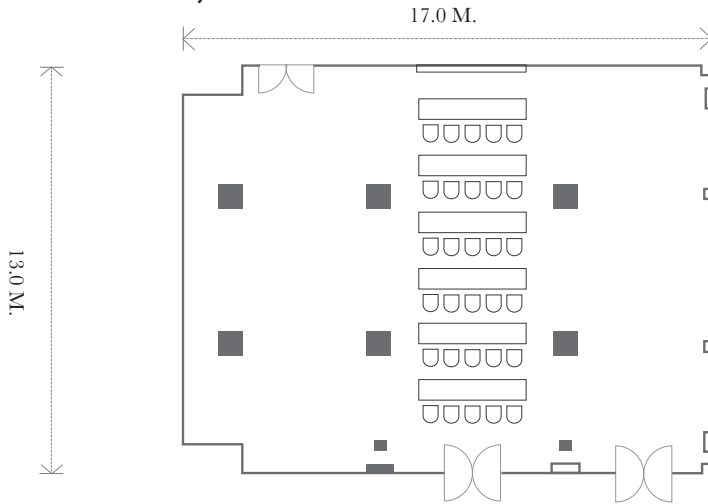

PLATINUM 2

DIMENSION

Size : 216 Sqm. | Height : 2.7 m.

						
Cocktail Reception	Banquet-Style	Theatre Style	Classroom Style	Cabaret (m)	U-Shape	Conference Hollow
50	70	40	30	160	27	-

Classroom Style

Banquet Style

U-Shape Style

Lobby Level