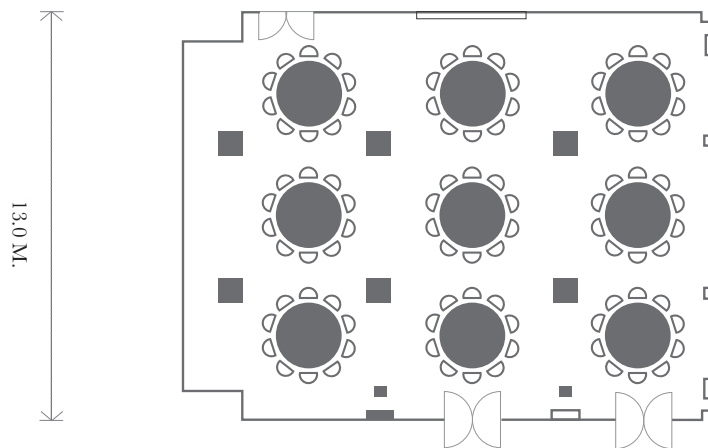

PLATINUM 2

DIMENSION

Size : 216 Sqm. | Height : 2.7 m.

						
Cocktail Reception	Banquet-Style	Theatre Style	Classroom Style	Cabaret (m)	U-Shape	Conference Hollow
50	70	40	30	160	27	-

Classroom Style

Banquet Style

U-Shape Style

Lobby Level