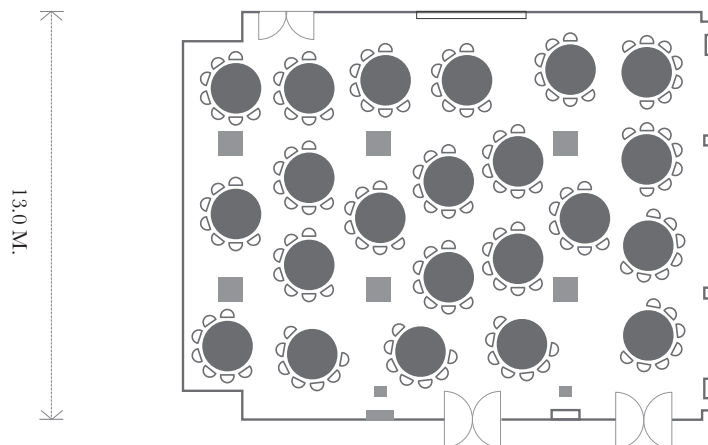

PLATINUM 2

DIMENSION

Size : 216 Sqm. | Height : 2.7 m.

						
Cocktail Reception	Banquet-Style	Theatre Style	Classroom Style	Cabaret (m)	U-Shape	Conference Hollow
50	70	40	30	160	27	-

Classroom Style

Banquet Style

U-Shape Style

Lobby Level