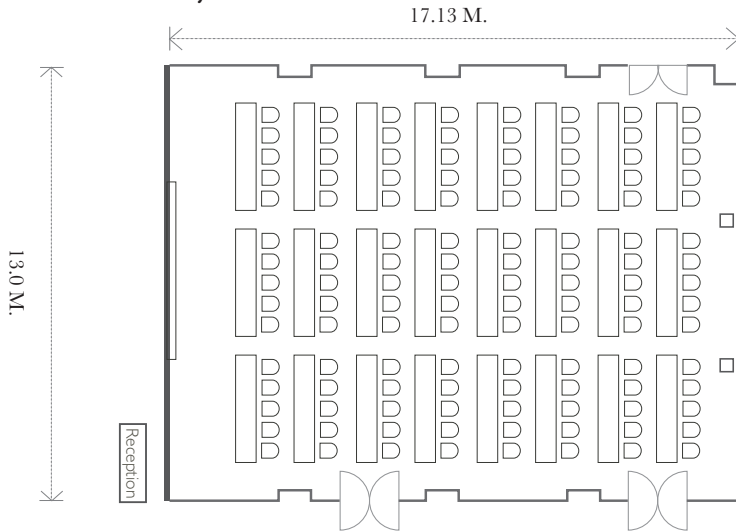

PLATINUM 1

DIMENSION

Size : 216 Sqm. | Height : 2.7 m.

						
Cocktail Reception	Banquet-Style	Theatre Style	Classroom Style	Cabaret (m)	U-Shape	Conference Hollow
150	150	190	120	96	40	50

Classroom Style

Banquet Style

U-Shape Style

Lobby Level