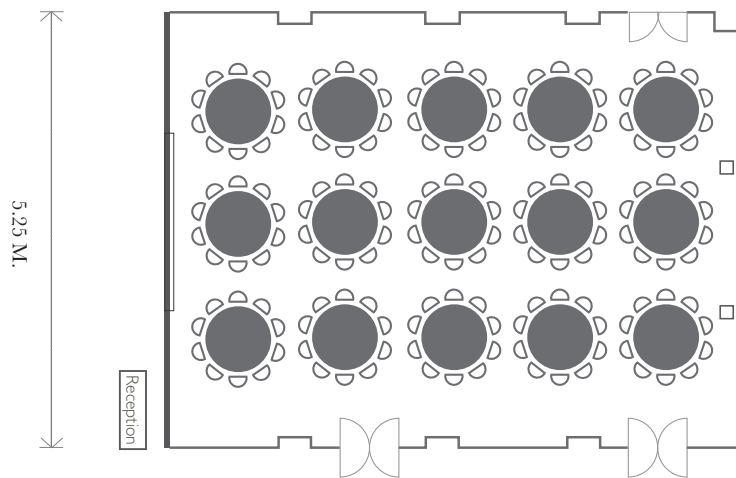

PLATINUM 1

DIMENSION

Size : 216 Sqm. | Height : 2.7 m.

						
Cocktail Reception	Banquet-Style	Theatre Style	Classroom Style	Cabaret (m)	U-Shape	Conference Hollow
150	150	190	120	96	40	50

Classroom Style

Banquet Style

U-Shape Style

Lobby Level