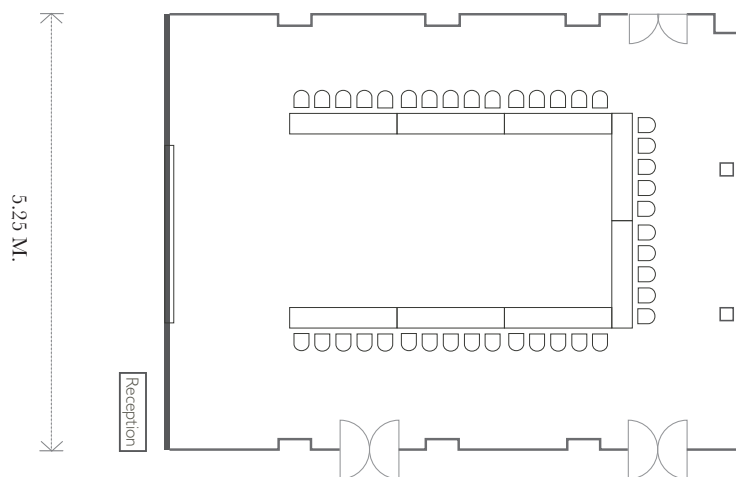

PLATINUM 1

DIMENSION

Size : 216 Sqm. | Height : 2.7 m.

						
Cocktail Reception	Banquet-Style	Theatre Style	Classroom Style	Cabaret (m)	U-Shape	Conference Hollow
150	150	190	120	96	40	50

Classroom Style

Banquet Style

U-Shape Style

Lobby Level