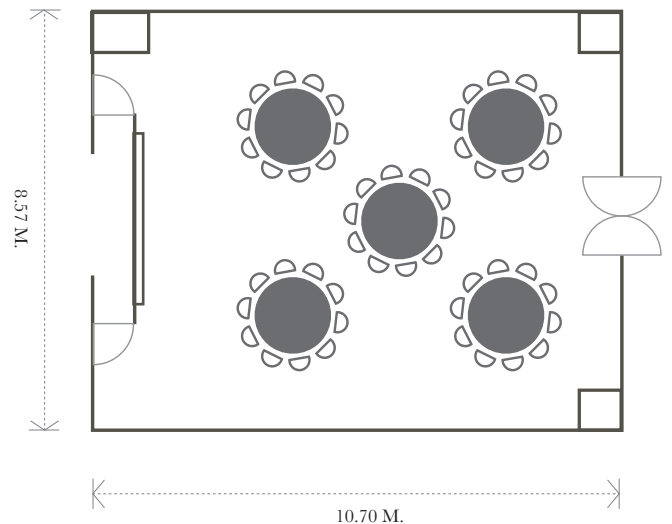

Banquet Style