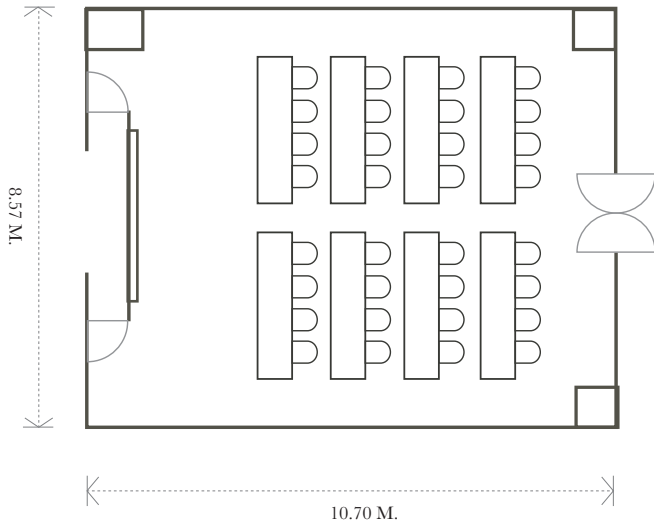

PINNACLE 6

DIMENSION

Size : 99 Sqm. | Height : 3.8 m.

Cocktail Reception	Banquet-Style	Theatre Style	Classroom Style	Cabaret (m)	U-Shape	Conference Hollow	Boardroom
50	50	70	36	25	24	30	18

Classroom Style