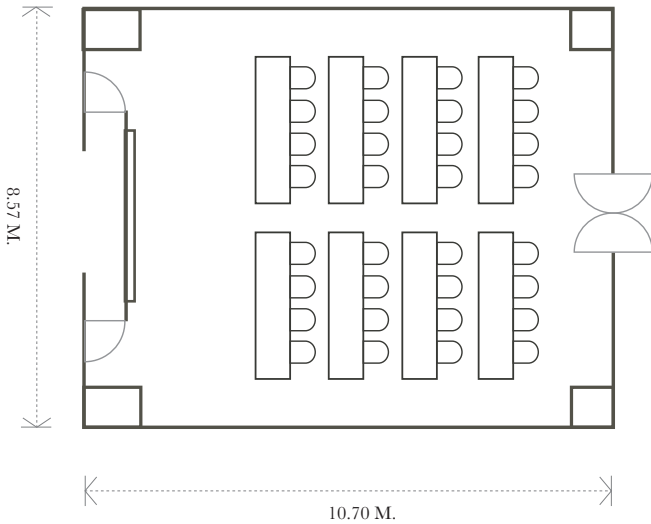

PINNACLE 5

DIMENSION

Size : 99 Sqm. | Height : 3.8 m.

							
Cocktail Reception	Banquet-Style	Theatre Style	Classroom Style	Cabaret (m)	U-Shape	Conference Hollow	Boardroom
50	50	70	36	25	24	30	18

Classroom Style

Banquet Style

U-Shape