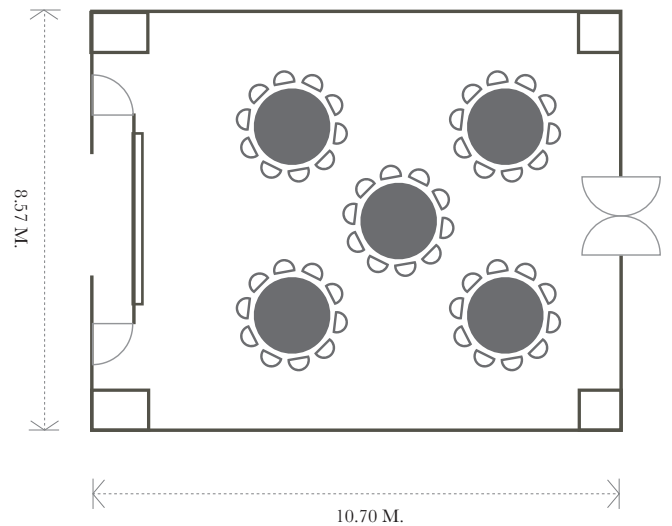

PINNACLE 5

DIMENSION

Size : 99 Sqm. | Height : 3.8 m.

							
Cocktail Reception	Banquet-Style	Theatre Style	Classroom Style	Cabaret (m)	U-Shape	Conference Hollow	Boardroom
50	50	70	36	25	24	30	18

Classroom Style

Banquet Style

U-Shape