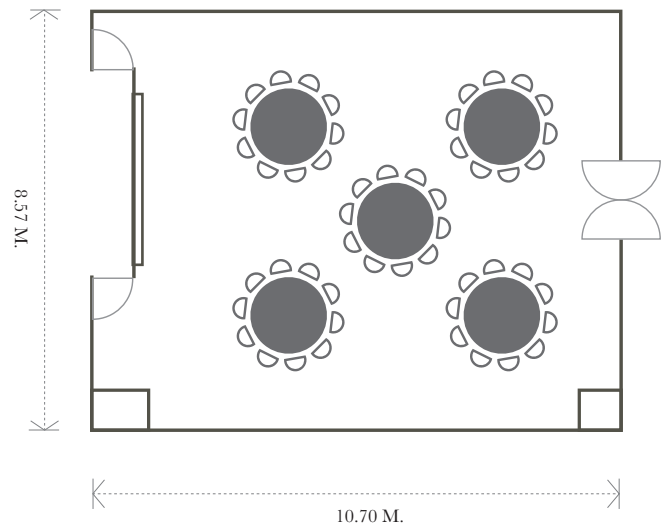

PINNACLE 4

DIMENSION

Size : 99 Sqm. | Height : 3.8 m.

							
Cocktail Reception	Banquet-Style	Theatre Style	Classroom Style	Cabaret (m)	U-Shape	Conference Hollow	Boardroom
50	50	70	36	25	24	30	18

Classroom Style

Banquet Style

U-Shape