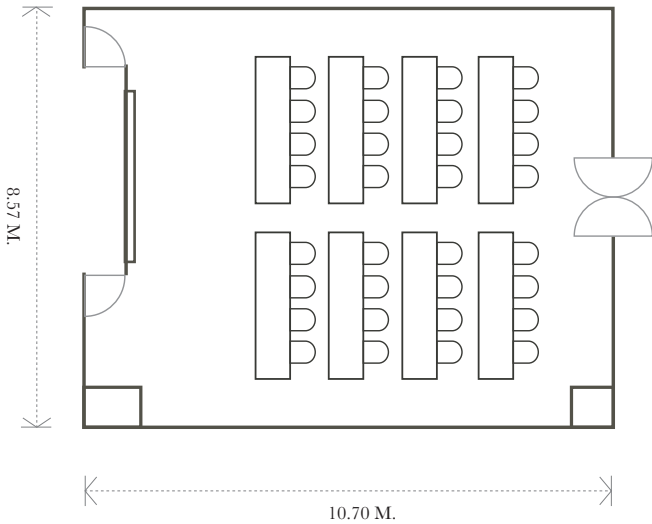

PINNACLE 4

DIMENSION

Size : 99 Sqm. | Height : 3.8 m.

							
Cocktail Reception	Banquet-Style	Theatre Style	Classroom Style	Cabaret (m)	U-Shape	Conference Hollow	Boardroom
50	50	70	36	25	24	30	18

Classroom Style

Banquet Style

U-Shape