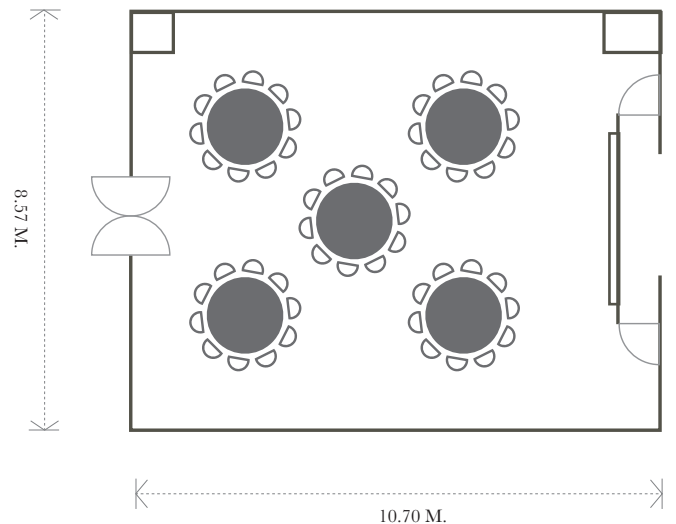

Banquet Style