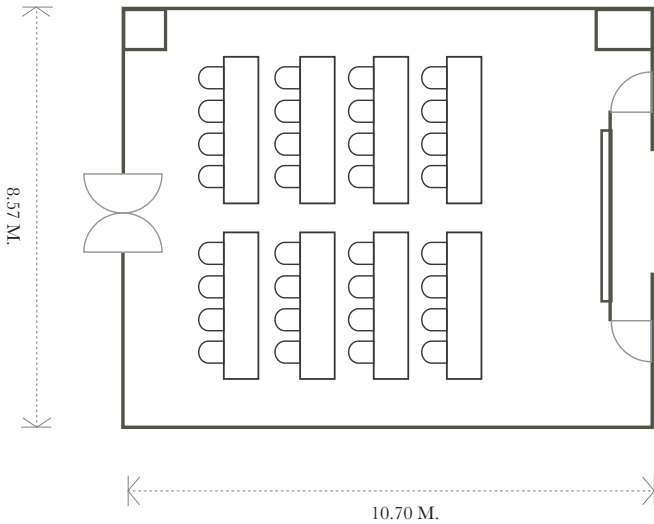

PINNACLE 3

DIMENSION

Size : 99 Sqm. | Height : 3.8 m.

Cocktail Reception	Banquet-Style	Theatre Style	Classroom Style	Cabaret (m)	U-Shape	Conference Hollow	Boardroom
50	50	70	36	25	24	30	18

Classroom Style