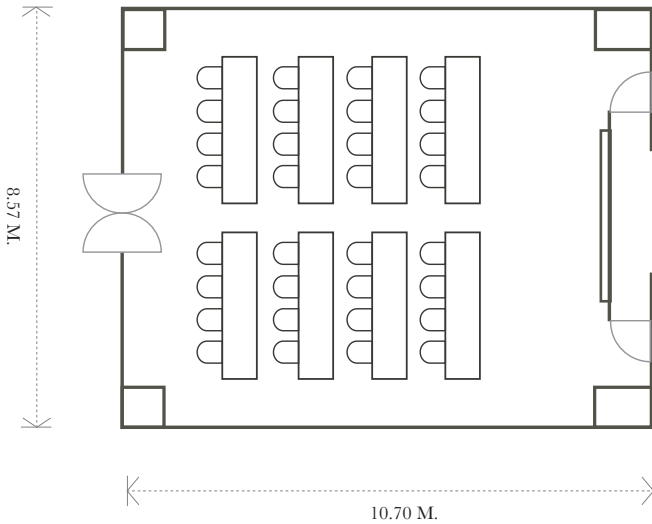

PINNACLE 2

DIMENSION

Size : 99 Sqm. | Height : 3.8 m.

|  |  |  |  |  |  |  |  |
|---|---|--|---|---|---|---|---|
| Cocktail Reception | Banquet-Style | Theatre Style | Classroom Style | Cabaret (m) | U-Shape | Conference Hollow | Boardroom |
| 50 | 50 | 70 | 36 | 25 | 24 | 30 | 18 |

Classroom Style

Banquet Style

U-Shape