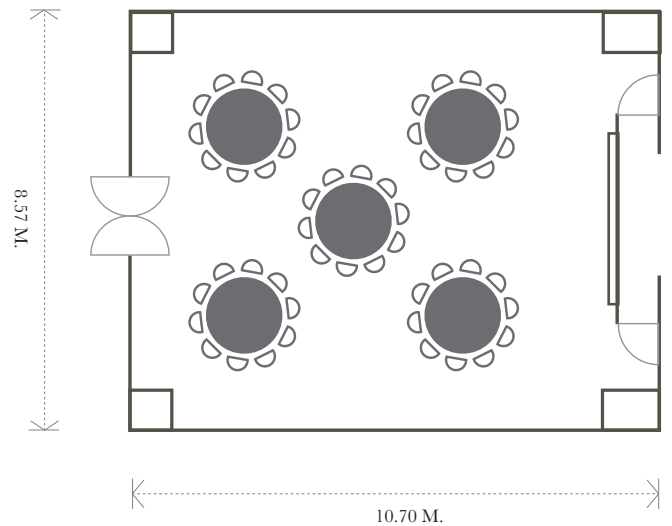

PINNACLE 2

DIMENSION

Size : 99 Sqm. | Height : 3.8 m.

|  |  |  |  |  |  |  |  |
|---|---|--|---|---|---|---|---|
| Cocktail Reception | Banquet-Style | Theatre Style | Classroom Style | Cabaret (m) | U-Shape | Conference Hollow | Boardroom |
| 50 | 50 | 70 | 36 | 25 | 24 | 30 | 18 |

Classroom Style

Banquet Style

U-Shape