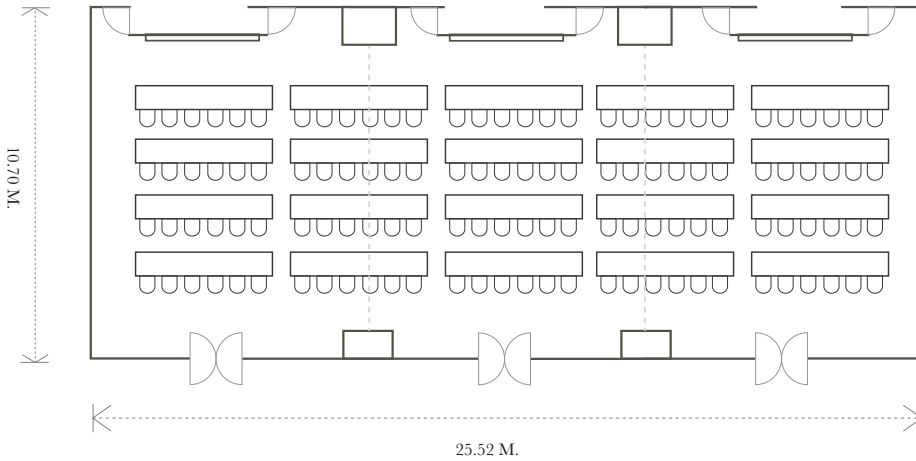

PINNACLE 1-3

DIMENSION

Size : 297 Sqm. | Height : 3.8 m.

							
Cocktail Reception	Banquet-Style	Theatre Style	Classroom Style	Cabaret (m)	U-Shape	Conference Hollow	Boardroom
120	150	210	108	75	75	80	66

Classroom Style

Banquet Style

U-Shape

PINNACLE 4-6

DIMENSION

Size : 297 Sqm. | Height : 3.8 m.

							
Cocktail Reception	Banquet-Style	Theatre Style	Classroom Style	Cabaret (m)	U-Shape	Conference Hollow	Boardroom
120	150	210	108	75	75	80	66

Classroom Style

Banquet Style

U-Shape