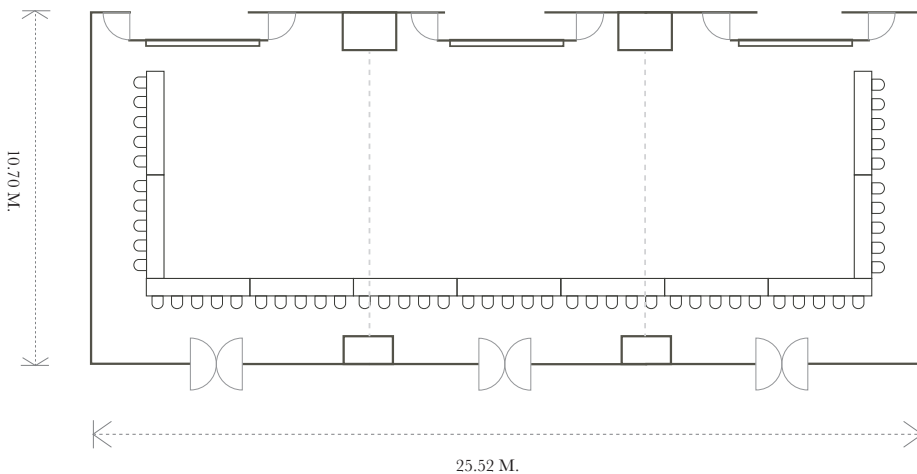

PINNACLE 1-3

DIMENSION

Size : 297 Sqm. | Height : 3.8 m.

							
Cocktail Reception	Banquet-Style	Theatre Style	Classroom Style	Cabaret (m)	U-Shape	Conference Hollow	Boardroom
120	150	210	108	75	75	80	66

Classroom Style

Banquet Style

U-Shape

PINNACLE 4-6

DIMENSION

Size : 297 Sqm. | Height : 3.8 m.

							
Cocktail Reception	Banquet-Style	Theatre Style	Classroom Style	Cabaret (m)	U-Shape	Conference Hollow	Boardroom
120	150	210	108	75	75	80	66

Classroom Style

Banquet Style

U-Shape