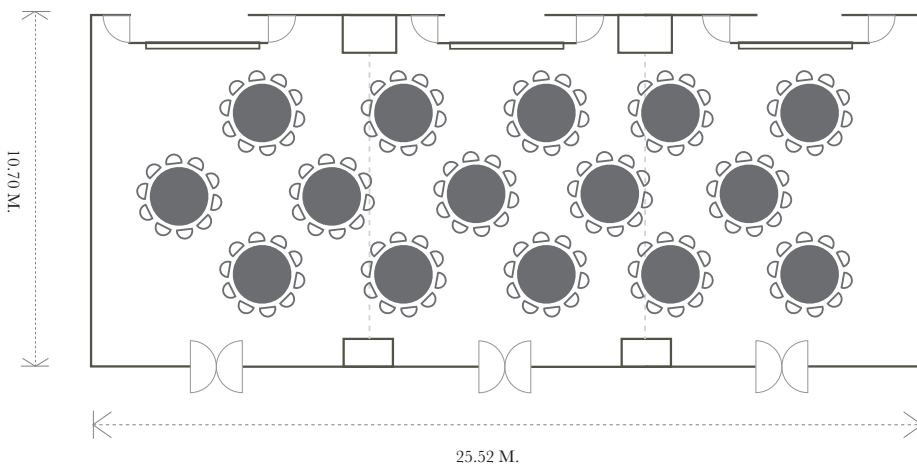

PINNACLE 1-3

DIMENSION

Size : 297 Sqm. | Height : 3.8 m.

							
Cocktail Reception	Banquet-Style	Theatre Style	Classroom Style	Cabaret (m)	U-Shape	Conference Hollow	Boardroom
120	150	210	108	75	75	80	66

Classroom Style

Banquet Style

U-Shape

PINNACLE 4-6

DIMENSION

Size : 297 Sqm. | Height : 3.8 m.

							
Cocktail Reception	Banquet-Style	Theatre Style	Classroom Style	Cabaret (m)	U-Shape	Conference Hollow	Boardroom
120	150	210	108	75	75	80	66

Classroom Style

Banquet Style

U-Shape