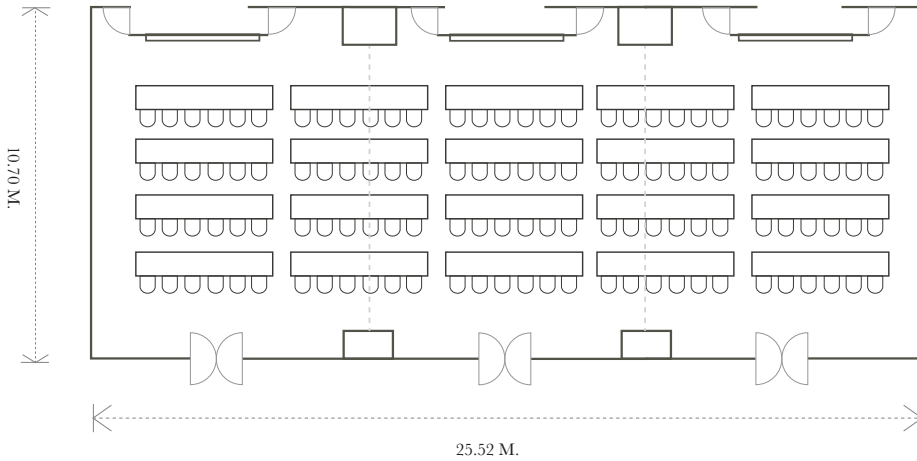

PINNACLE 1-3

DIMENSION

Size : 297 Sqm. | Height : 3.8 m.

							
Cocktail Reception	Banquet-Style	Theatre Style	Classroom Style	Cabaret (m)	U-Shape	Conference Hollow	Boardroom
120	150	210	108	75	75	80	66

Classroom Style

Banquet Style

U-Shape

PINNACLE 4-6

DIMENSION

Size : 297 Sqm. | Height : 3.8 m.

							
Cocktail Reception	Banquet-Style	Theatre Style	Classroom Style	Cabaret (m)	U-Shape	Conference Hollow	Boardroom
120	150	210	108	75	75	80	66

Classroom Style

Banquet Style

U-Shape