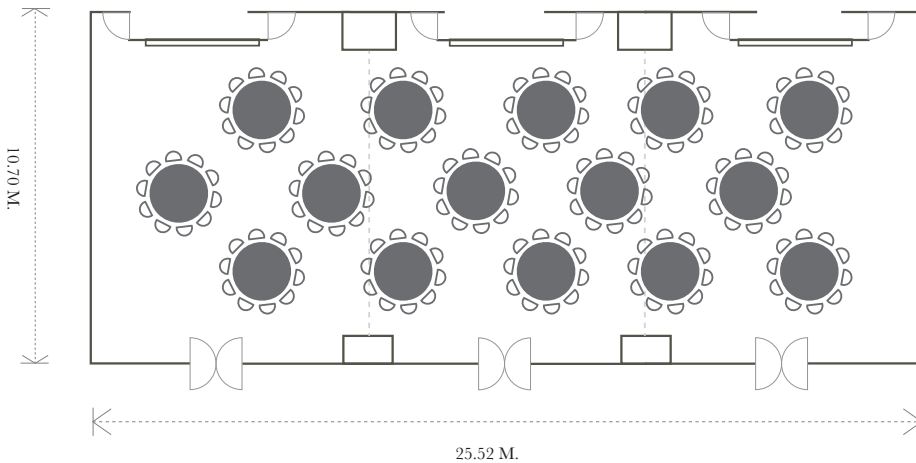

PINNACLE 1-3

DIMENSION

Size : 297 Sqm. | Height : 3.8 m.

							
Cocktail Reception	Banquet-Style	Theatre Style	Classroom Style	Cabaret (m)	U-Shape	Conference Hollow	Boardroom
120	150	210	108	75	75	80	66

Classroom Style

Banquet Style

U-Shape

PINNACLE 4-6

DIMENSION

Size : 297 Sqm. | Height : 3.8 m.

							
Cocktail Reception	Banquet-Style	Theatre Style	Classroom Style	Cabaret (m)	U-Shape	Conference Hollow	Boardroom
120	150	210	108	75	75	80	66

Classroom Style

Banquet Style

U-Shape