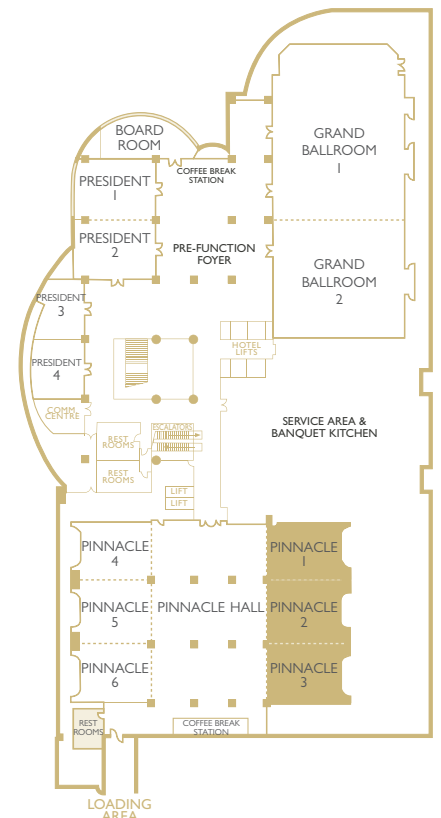

PINNACLE 1-3

DIMENSION

Size : 297 Sqm. | Height : 3.8 m.

							
Cocktail Reception	Banquet-Style	Theatre Style	Classroom Style	Cabaret (m)	U-Shape	Conference Hollow	Boardroom
120	150	210	108	75	75	80	66

Classroom Style

Banquet Style

U-Shape

PINNACLE 4-6

DIMENSION

Size : 297 Sqm. | Height : 3.8 m.

							
Cocktail Reception	Banquet-Style	Theatre Style	Classroom Style	Cabaret (m)	U-Shape	Conference Hollow	Boardroom
120	150	210	108	75	75	80	66

Classroom Style

Banquet Style

U-Shape