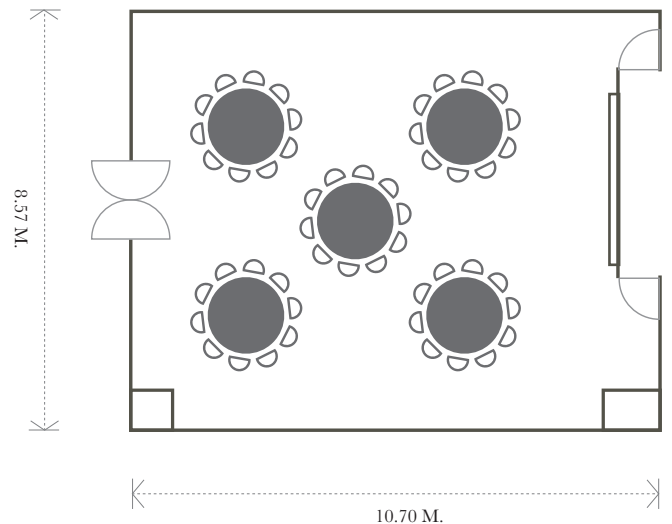

Banquet Style