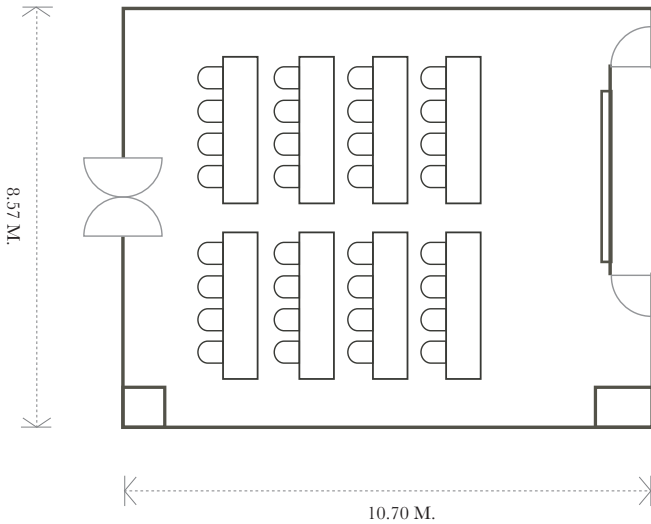

PINNACLE 1

DIMENSION

Size : 99 Sqm. | Height : 3.8 m.

Cocktail Reception	Banquet-Style	Theatre Style	Classroom Style	Cabaret (m)	U-Shape	Conference Hollow	Boardroom
50	50	70	36	25	24	30	18

Classroom Style