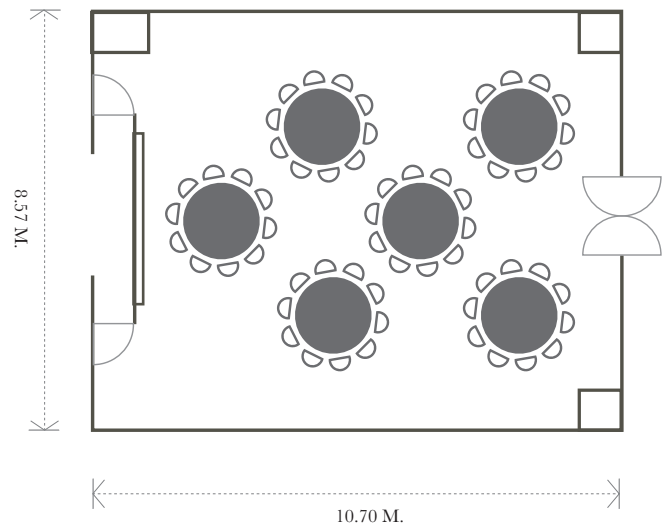

PINNACLE 6

DIMENSION

Size : 99 Sqm. | Height : 3.8 m.

						
Cocktail Reception	Banquet-Style	Theatre Style	Classroom Style	Cabaret (m)	U-Shape	Conference Hollow
50	50	70	36	40	25	30

Classroom Style

Banquet Style

U-Shape