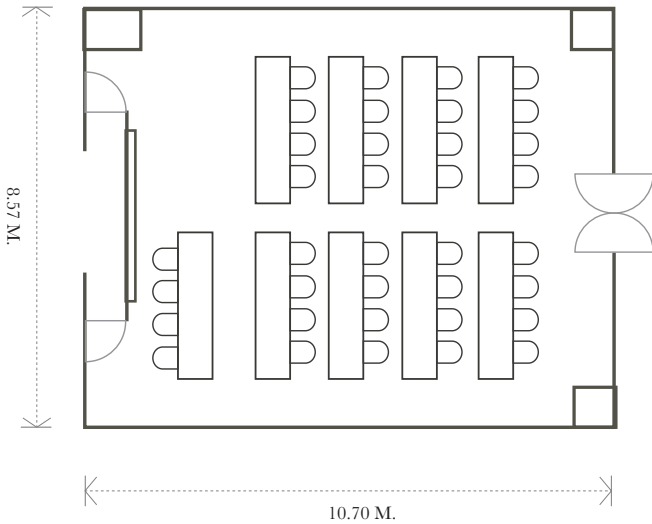

PINNACLE 6

DIMENSION

Size : 99 Sqm. | Height : 3.8 m.

						
Cocktail Reception	Banquet-Style	Theatre Style	Classroom Style	Cabaret (m)	U-Shape	Conference Hollow
50	50	70	36	40	25	30

Classroom Style

Banquet Style

U-Shape