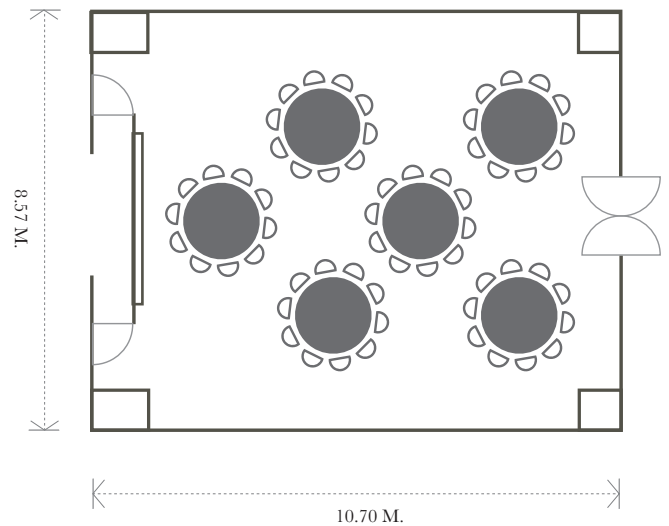

PINNACLE 5

DIMENSION

Size : 99 Sqm. | Height : 3.8 m.

						
Cocktail Reception	Banquet-Style	Theatre Style	Classroom Style	Cabaret (m)	U-Shape	Conference Hollow
50	50	70	36	40	25	30

Classroom Style

Banquet Style

U-Shape