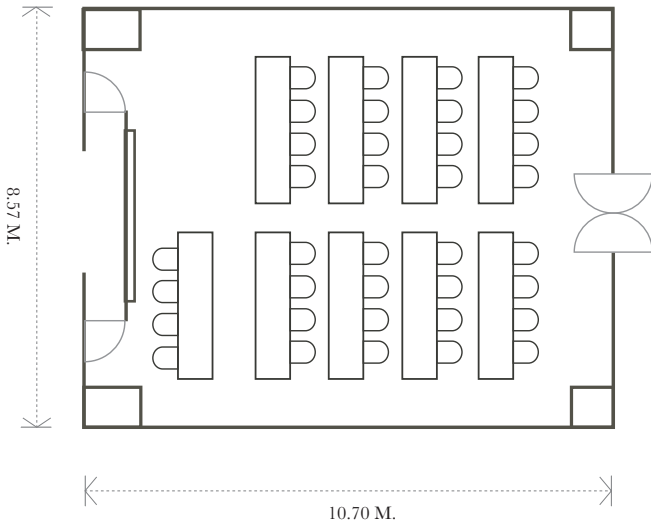

PINNACLE 5

DIMENSION

Size : 99 Sqm. | Height : 3.8 m.

						
Cocktail Reception	Banquet-Style	Theatre Style	Classroom Style	Cabaret (m)	U-Shape	Conference Hollow
50	50	70	36	40	25	30

Classroom Style

Banquet Style

U-Shape