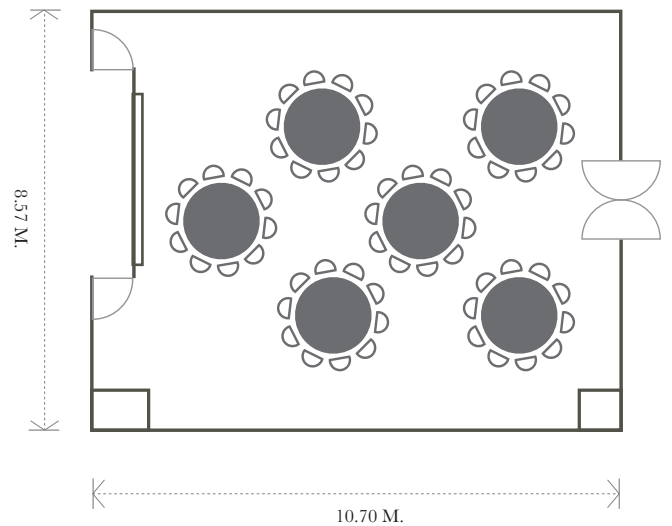

PINNACLE 4

DIMENSION

Size : 99 Sqm. | Height : 3.8 m.

						
Cocktail Reception	Banquet-Style	Theatre Style	Classroom Style	Cabaret (m)	U-Shape	Conference Hollow
50	50	70	36	40	25	30

Classroom Style

Banquet Style

U-Shape