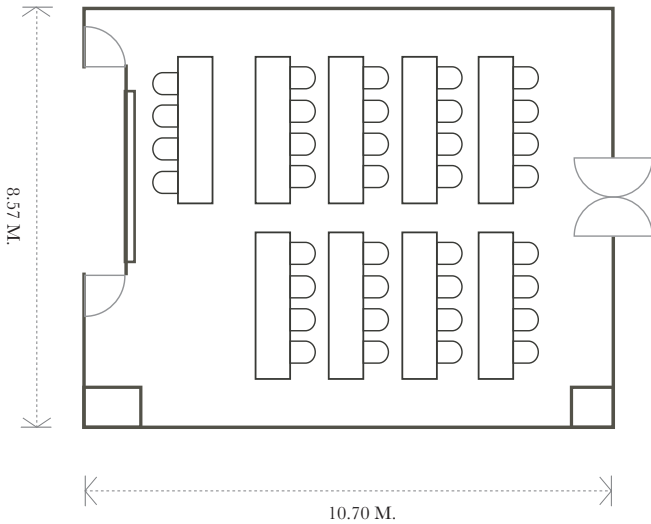

PINNACLE 4

DIMENSION

Size : 99 Sqm. | Height : 3.8 m.

						
Cocktail Reception	Banquet-Style	Theatre Style	Classroom Style	Cabaret (m)	U-Shape	Conference Hollow
50	50	70	36	40	25	30

Classroom Style

Banquet Style

U-Shape