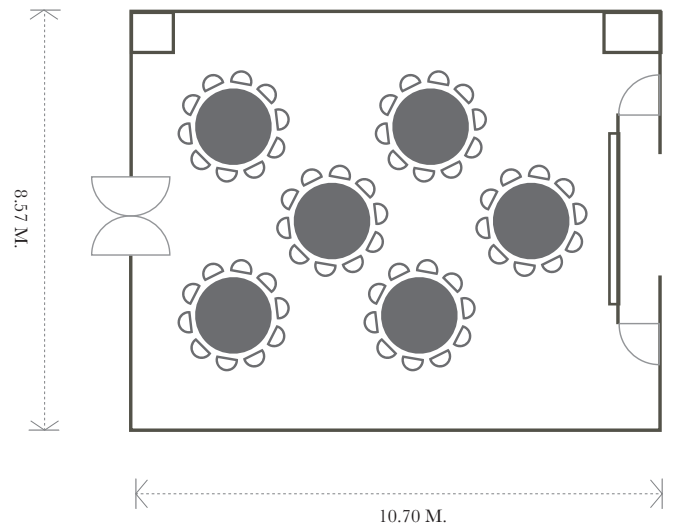

PINNACLE 3

DIMENSION

Size : 99 Sqm. | Height : 3.8 m.

						
Cocktail Reception	Banquet-Style	Theatre Style	Classroom Style	Cabaret (m)	U-Shape	Conference Hollow
50	50	70	36	40	25	30

Classroom Style

Banquet Style

U-Shape