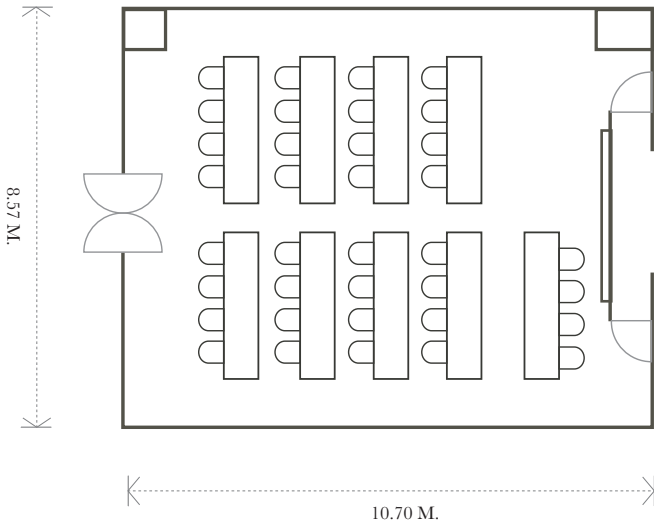

PINNACLE 3

DIMENSION

Size : 99 Sqm. | Height : 3.8 m.

						
Cocktail Reception	Banquet-Style	Theatre Style	Classroom Style	Cabaret (m)	U-Shape	Conference Hollow
50	50	70	36	40	25	30

Classroom Style

Banquet Style

U-Shape