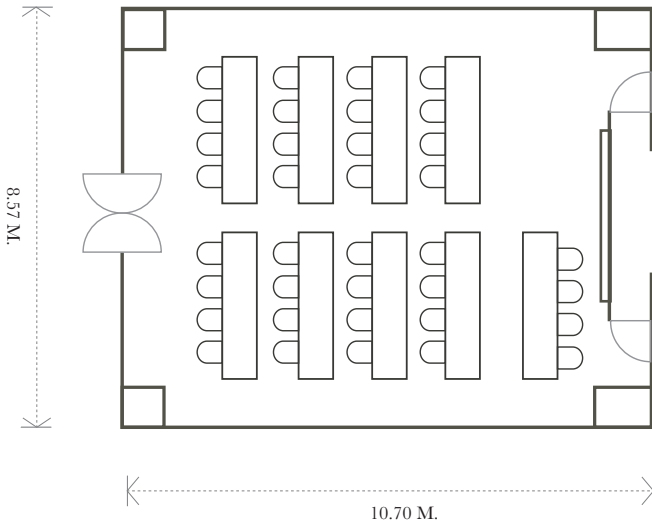

PINNACLE 2

DIMENSION

Size : 99 Sqm. | Height : 3.8 m.

						
Cocktail Reception	Banquet-Style	Theatre Style	Classroom Style	Cabaret (m)	U-Shape	Conference Hollow
50	50	70	36	40	25	30

Classroom Style

Banquet Style

U-Shape