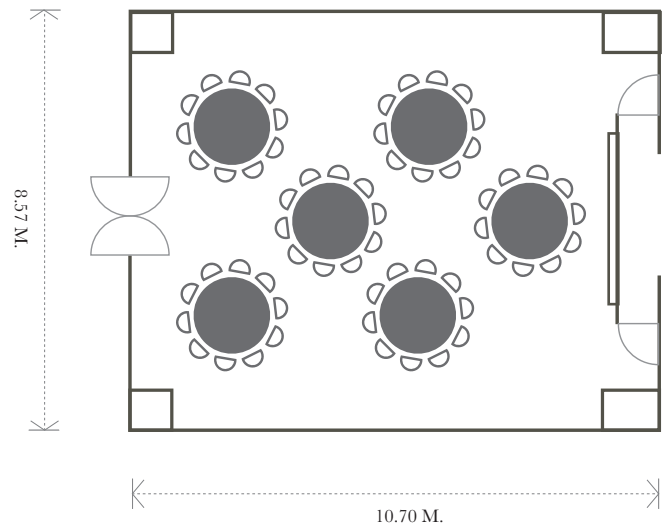

PINNACLE 2

DIMENSION

Size : 99 Sqm. | Height : 3.8 m.

						
Cocktail Reception	Banquet-Style	Theatre Style	Classroom Style	Cabaret (m)	U-Shape	Conference Hollow
50	50	70	36	40	25	30

Classroom Style

Banquet Style

U-Shape