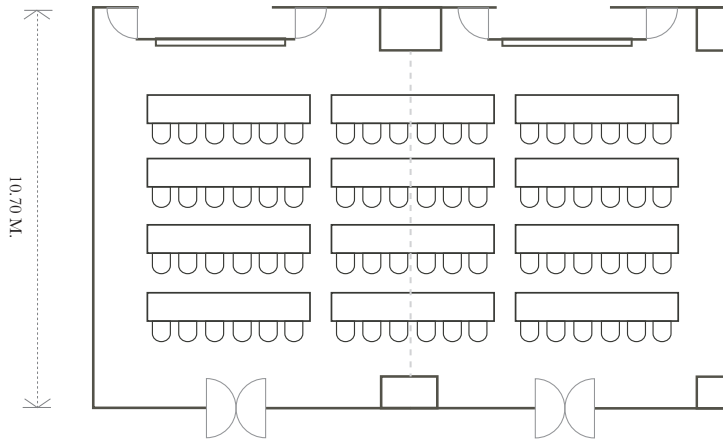

PINNACLE 1-2

DIMENSION

Size : 198 Sqm. | Height : 3.8 m.

						
Cocktail Reception	Banquet-Style	Theatre Style	Classroom Style	Cabaret (m)	U-Shape	Conference Hollow
80	120	140	72	88	50	60

Classroom Style

Banquet Style

U-Shape