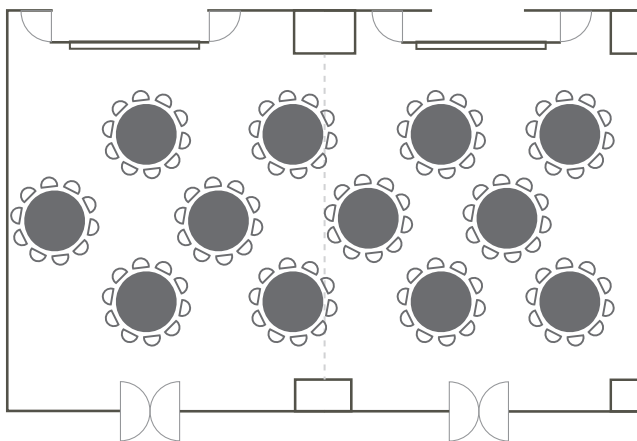

PINNACLE 1-2

DIMENSION

Size : 198 Sqm. | Height : 3.8 m.

						
Cocktail Reception	Banquet-Style	Theatre Style	Classroom Style	Cabaret (m)	U-Shape	Conference Hollow
80	120	140	72	88	50	60

Classroom Style

Banquet Style

U-Shape