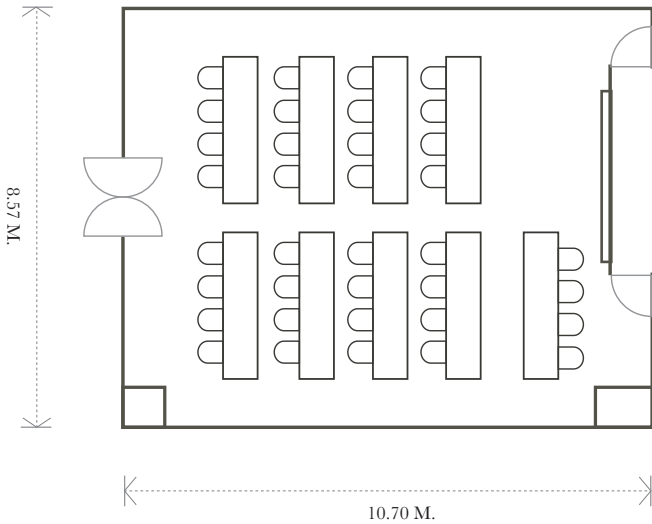

PINNACLE 1

DIMENSION

Size : 99 Sqm. | Height : 3.8 m.

						
Cocktail Reception	Banquet-Style	Theatre Style	Classroom Style	Cabaret (m)	U-Shape	Conference Hollow
50	50	70	36	40	25	30

Classroom Style

Banquet Style

U-Shape