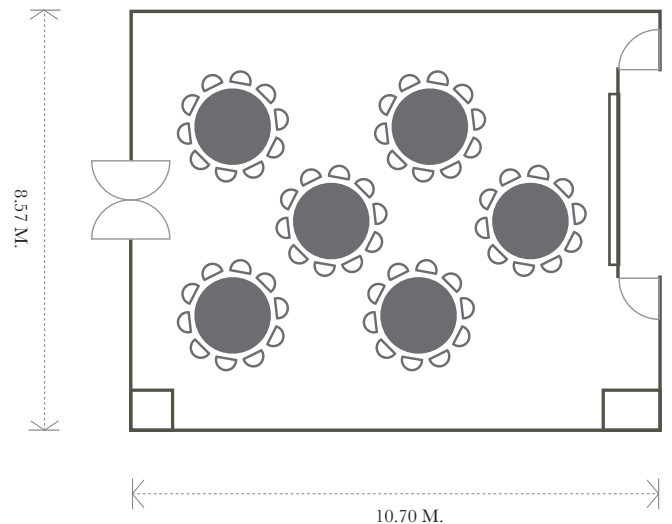

PINNACLE 1

DIMENSION

Size : 99 Sqm. | Height : 3.8 m.

						
Cocktail Reception	Banquet-Style	Theatre Style	Classroom Style	Cabaret (m)	U-Shape	Conference Hollow
50	50	70	36	40	25	30

Classroom Style

Banquet Style

U-Shape