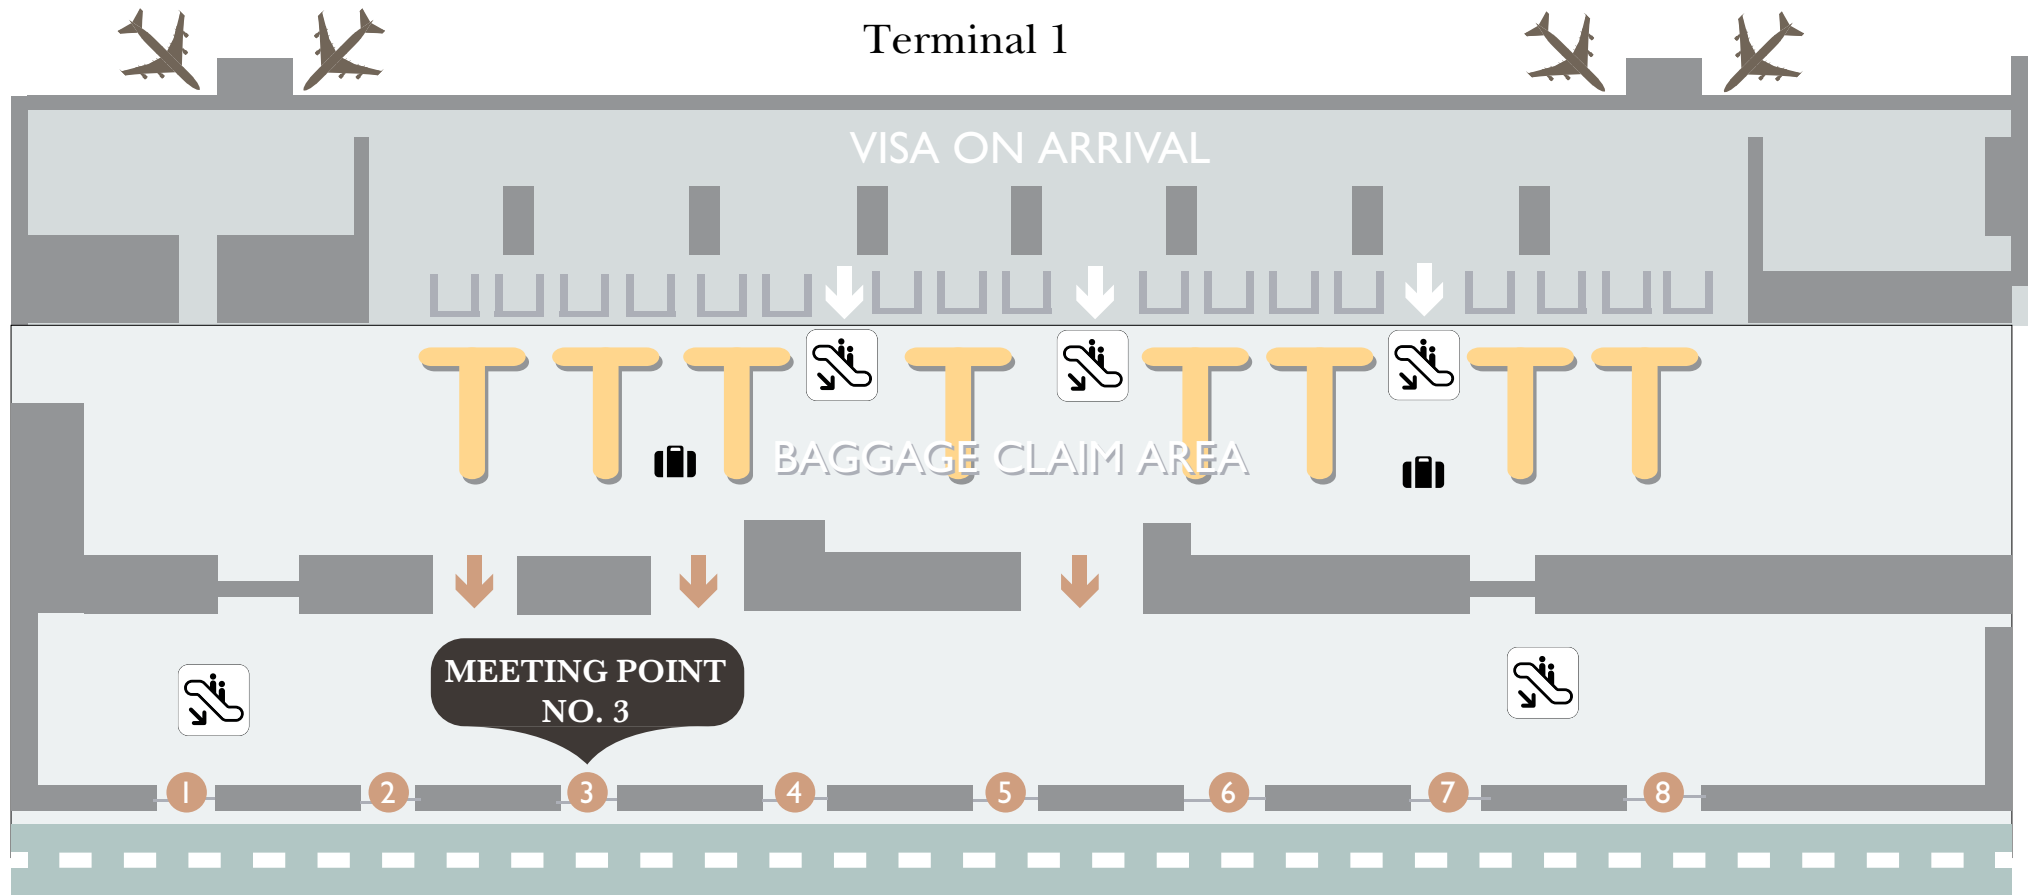

INTERCONTINENTAL BANGKOK AND HOLIDAY INN BANGKOK (INTERNATIONAL ZONE) MEETING POINT AT DON MUEANG INTERNATIONAL AIRPORT

THE MEETING POINT AT DON MUEANG INTERNATIONAL AIRPORT

Arriving international passengers collect their luggage from carousel ranges:

- If you collect your luggage, you then will pass customs clearance and proceed to the arrival hall via Main Exit then please turn Right and look for our Airport Concierge who will hold a hotel's signage reading 'InterContinental Bangkok' to your right-hand side at assigned meeting area
- The precise location where our representative will be waiting is directly opposite Gate No. 3

INTERCONTINENTAL BANGKOK AND HOLIDAY INN BANGKOK (DOMESTIC ZONE) MEETING POINT AT DON MUEANG INTERNATIONAL AIRPORT

THE MEETING POINT AT DON MUEANG INTERNATIONAL AIRPORT

Arriving domestic passengers collect their luggage from carousel ranges:

- If you collect your luggage, you then will and proceed to the arrival hall via Main Exit then please turn Right and look for our Airport Concierge who will hold a hotel's signage reading 'InterContinental Bangkok' to your left-hand side at assigned meeting area
- The precise location where our representative will be waiting is directly opposite Gate Number 11