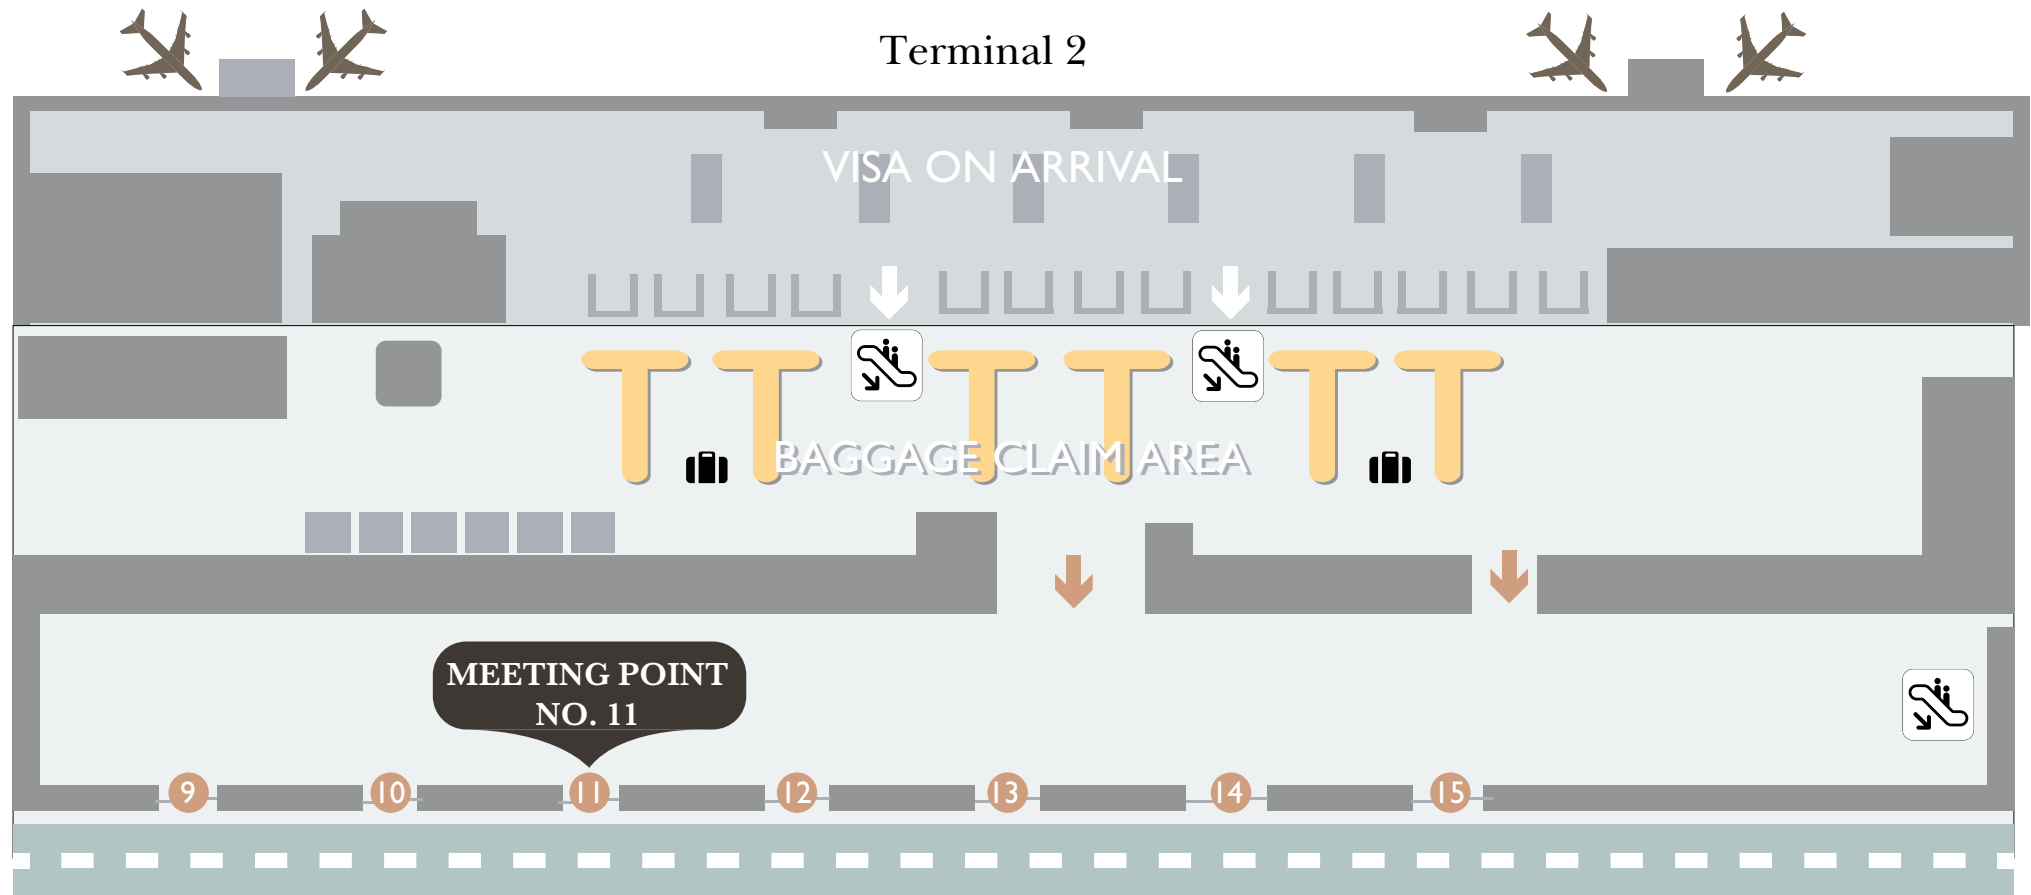

INTERCONTINENTAL BANGKOK AND HOLIDAY INN BANGKOK (INTERNATIONAL ZONE) MEETING POINT AT DON MUEANG INTERNATIONAL AIRPORT

THE MEETING POINT AT DON MUEANG INTERNATIONAL AIRPORT

Arriving international passengers collect their luggage from carousel ranges:

- If you collect your luggage, you then will pass customs clearance and proceed to the arrival hall via Main Exit then please turn Right and look for our Airport Concierge who will hold a hotel's signage reading 'InterContinental Bangkok' to your right-hand side at assigned meeting area
- The precise location where our representative will be waiting is directly opposite Gate No. 3

INTERCONTINENTAL BANGKOK AND HOLIDAY INN BANGKOK (DOMESTIC ZONE) MEETING POINT AT DON MUEANG INTERNATIONAL AIRPORT

THE MEETING POINT AT DON MUEANG INTERNATIONAL AIRPORT

Arriving domestic passengers collect their luggage from carousel ranges:

- If you collect your luggage, you then will and proceed to the arrival hall via Main Exit then please turn Right and look for our Airport Concierge who will hold a hotel's signage reading 'InterContinental Bangkok' to your left-hand side at assigned meeting area
- The precise location where our representative will be waiting is directly opposite Gate Number 11