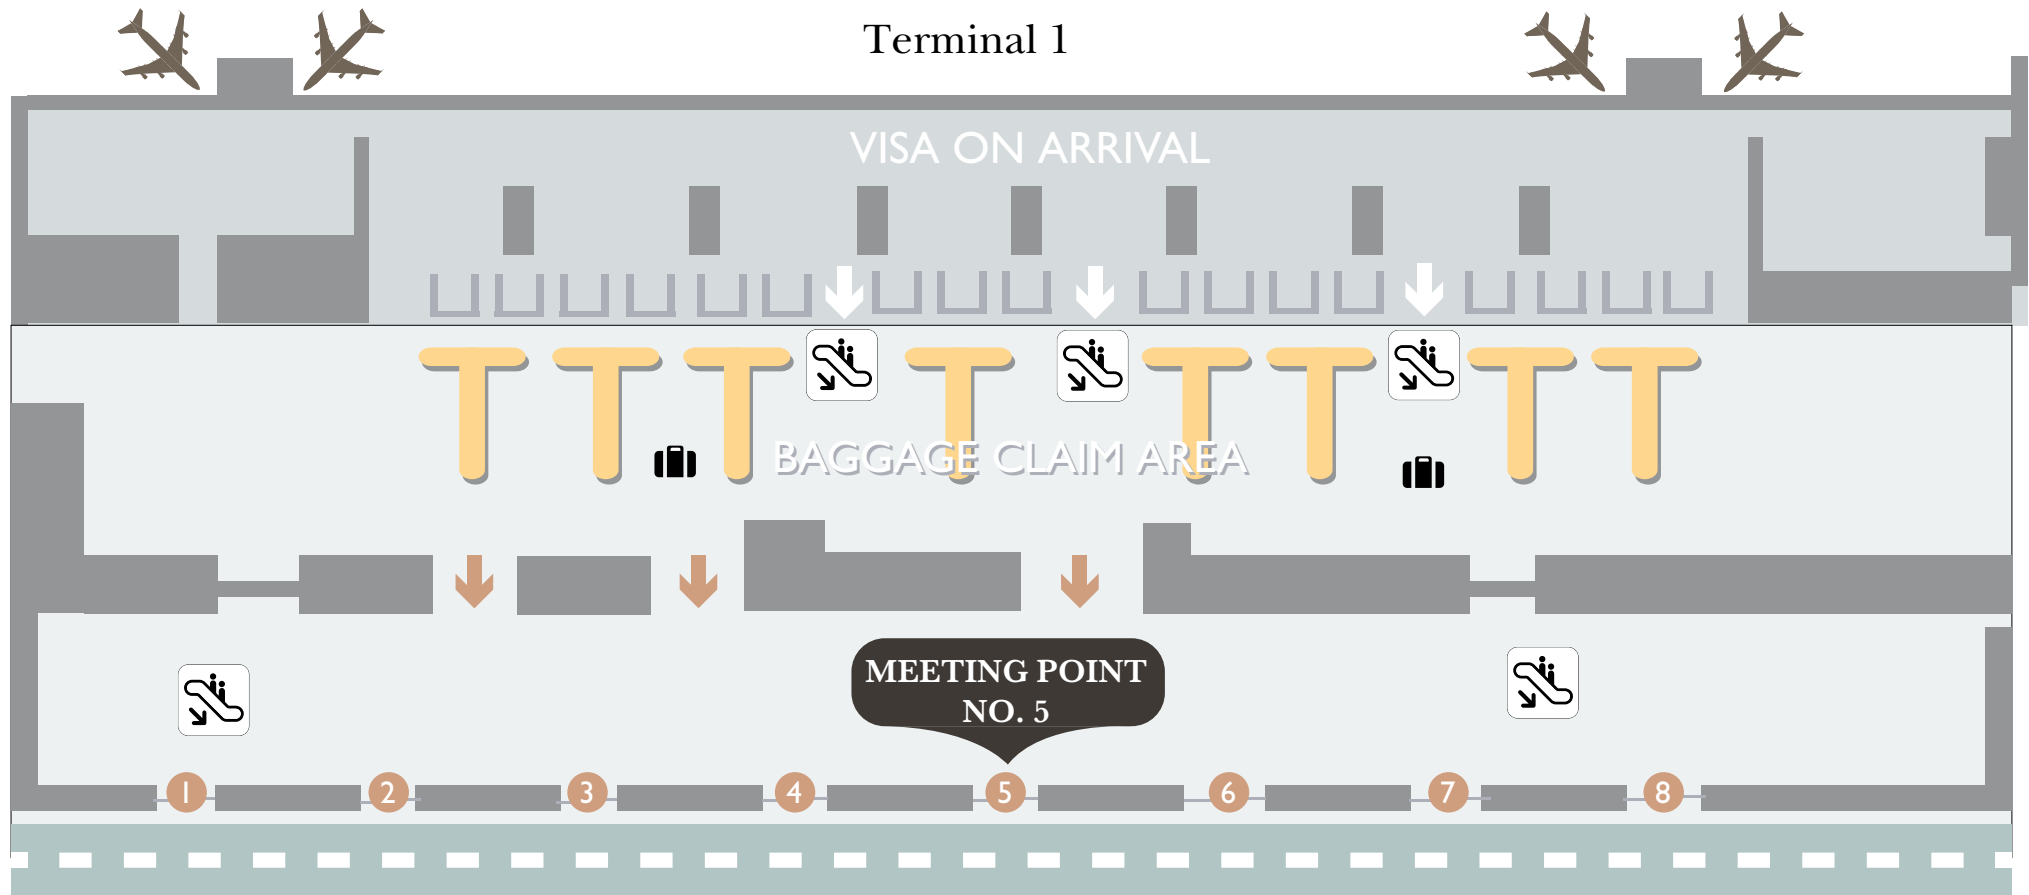

# INTERCONTINENTAL BANGKOK AND HOLIDAY INN BANGKOK (INTERNATIONAL ZONE) MEETING POINT AT DON MUEANG INTERNATIONAL AIRPORT

## THE MEETING POINT AT DON MUEANG INTERNATIONAL AIRPORT

Arriving international passengers collect their luggage from carousel ranges:

- If you collect your luggage, you then will pass customs clearance and proceed to the arrival hall via Main Exit then please turn Left and look for our Airport Concierge who will hold a hotel's signage reading 'InterContinental Bangkok' to your right-hand side at assigned meeting area
- The precise location where our representative will be waiting is directly opposite Gate No. 5

# INTERCONTINENTAL BANGKOK AND HOLIDAY INN BANGKOK (DOMESTIC ZONE) MEETING POINT AT DON MUEANG INTERNATIONAL AIRPORT

## THE MEETING POINT AT DON MUEANG INTERNATIONAL AIRPORT

Arriving domestic passengers collect their luggage from carousel ranges:

- If you collect your luggage, you then will and proceed to the arrival hall via Main Exit then please turn Right and look for our Airport Concierge who will hold a hotel's signage reading 'InterContinental Bangkok' to your left-hand side at assigned meeting area
- The precise location where our representative will be waiting is directly opposite Gate Number 11