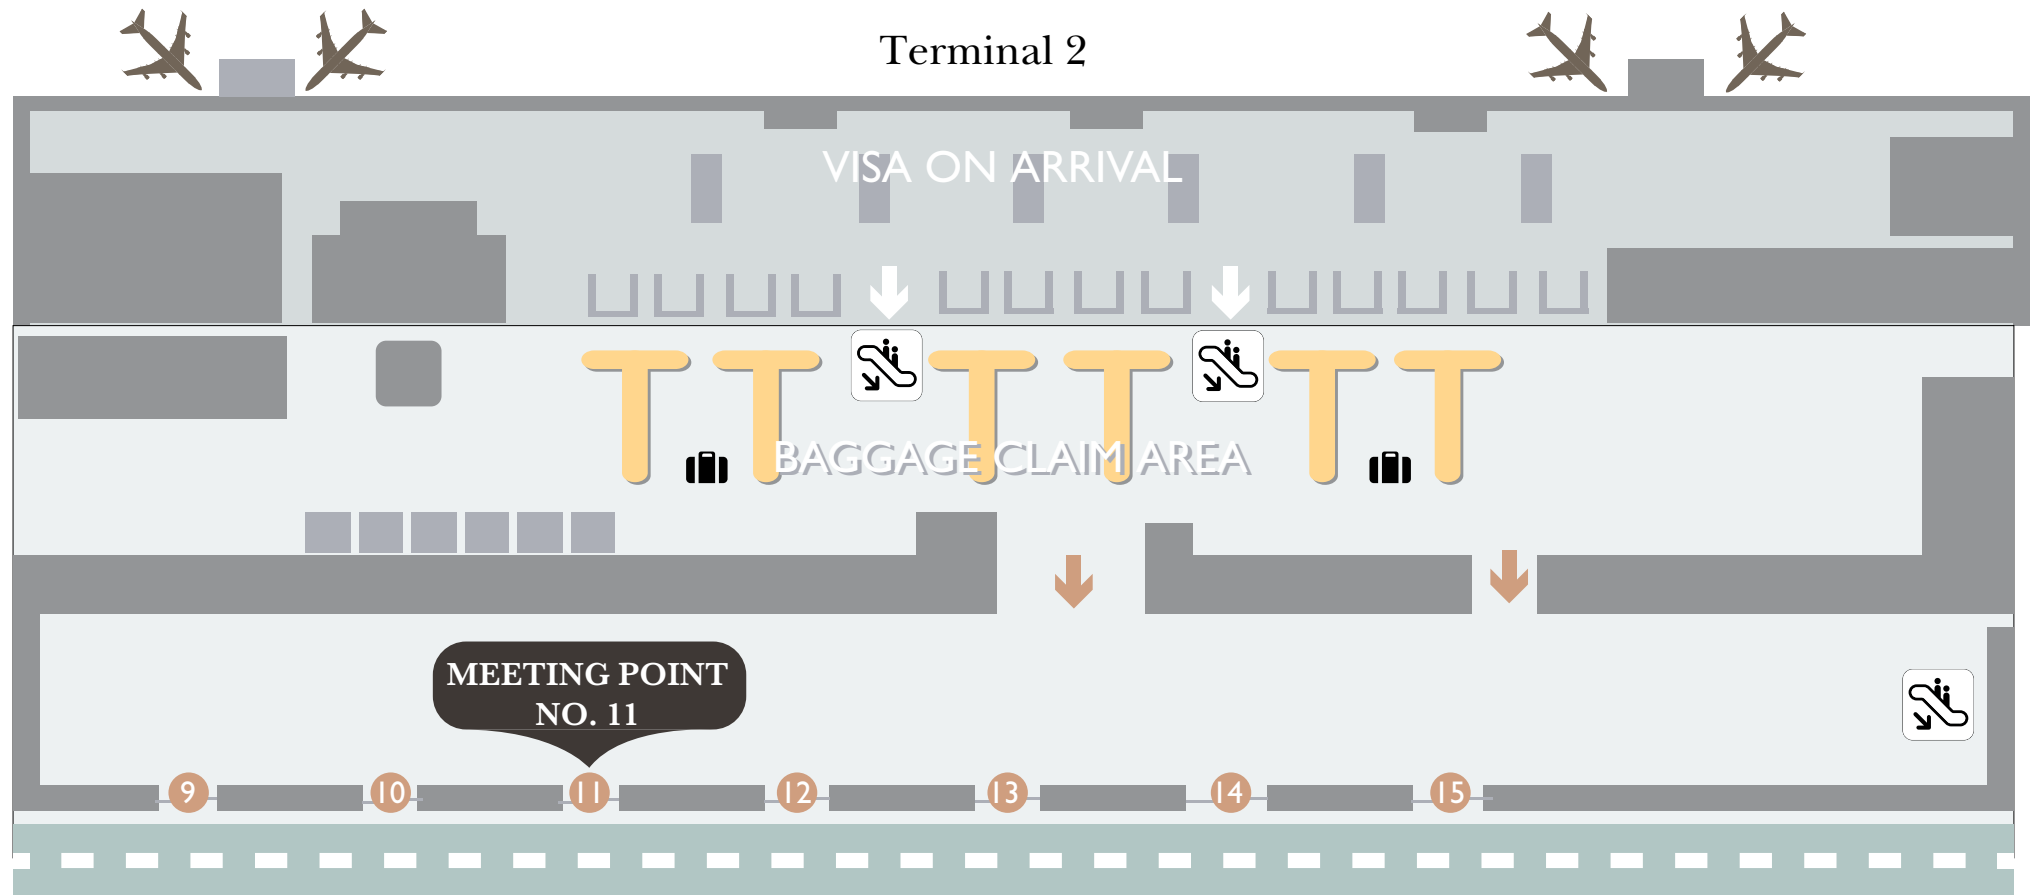

# INTERCONTINENTAL BANGKOK AND HOLIDAY INN BANGKOK (INTERNATIONAL ZONE) MEETING POINT AT DON MUEANG INTERNATIONAL AIRPORT

## THE MEETING POINT AT DON MUEANG INTERNATIONAL AIRPORT

Arriving international passengers collect their luggage from carousel ranges:

- If you collect your luggage, you then will pass customs clearance and proceed to the arrival hall via Main Exit then please turn Left and look for our Airport Concierge who will hold a hotel's signage reading 'InterContinental Bangkok' to your right-hand side at assigned meeting area
- The precise location where our representative will be waiting is directly opposite Gate No. 5

# INTERCONTINENTAL BANGKOK AND HOLIDAY INN BANGKOK (DOMESTIC ZONE) MEETING POINT AT DON MUEANG INTERNATIONAL AIRPORT

## THE MEETING POINT AT DON MUEANG INTERNATIONAL AIRPORT

Arriving domestic passengers collect their luggage from carousel ranges:

- If you collect your luggage, you then will and proceed to the arrival hall via Main Exit then please turn Right and look for our Airport Concierge who will hold a hotel's signage reading 'InterContinental Bangkok' to your left-hand side at assigned meeting area
- The precise location where our representative will be waiting is directly opposite Gate Number 11