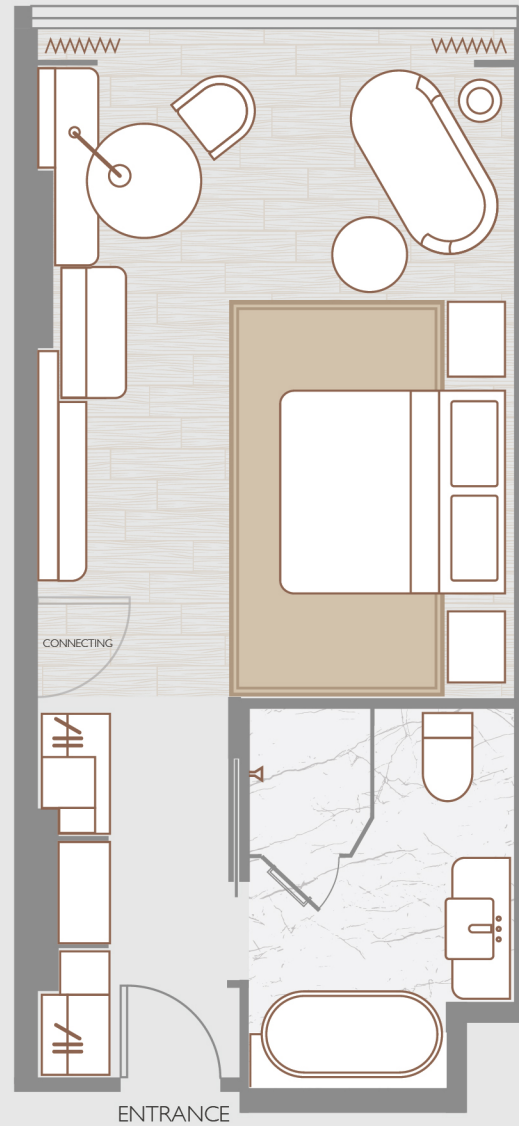

TWO SINGLE BEDS

ONE KING BED

**CLASSIC ROOM**

45 SQM. / NUMBER OF ROOMS: 151

**CLASSIC ROOM HIGH FLOOR**

45 SQM. / NUMBER OF ROOMS: 118

\*CONNECTING ROOMS AVAILABLE (TWO SINGLE BEDS CONNECTING TO ONE KING BED)