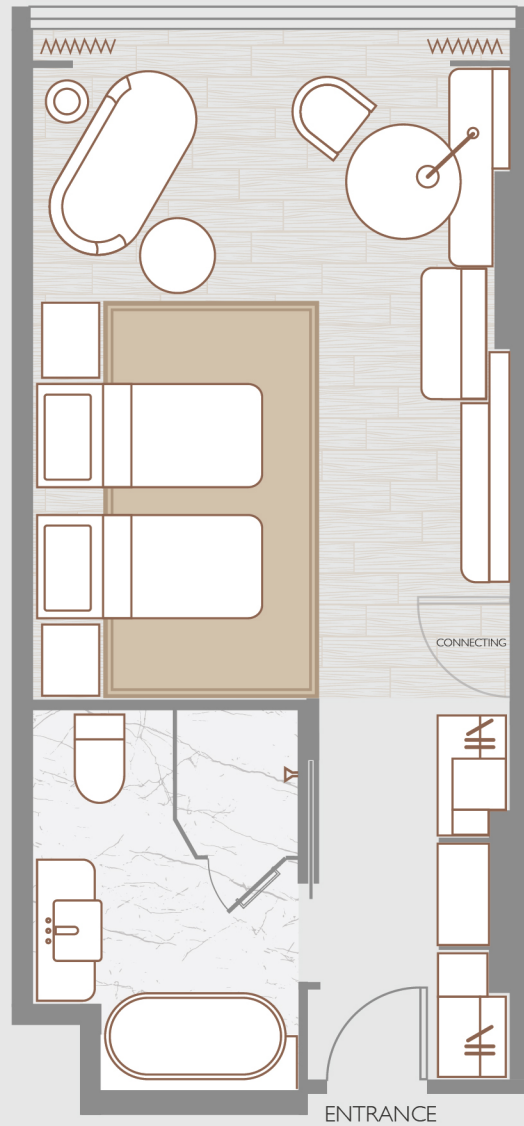

TWO SINGLE BEDS

ONE KING BED

**CLASSIC ROOM**

45 SQM. / NUMBER OF ROOMS: 151

**CLASSIC ROOM HIGH FLOOR**

45 SQM. / NUMBER OF ROOMS: 118

\*CONNECTING ROOMS AVAILABLE (TWO SINGLE BEDS CONNECTING TO ONE KING BED)