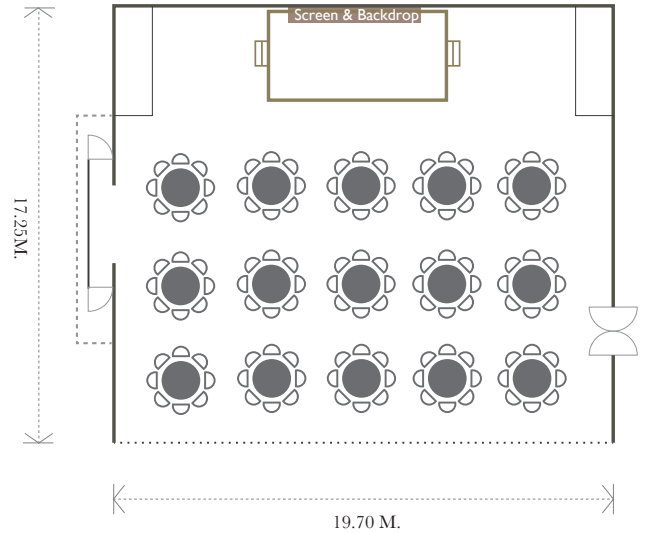

BALLROOM 2

DIMENSION

Size : 340 Sqm. | Height : 7.8 m.

						
Cocktail Reception	Banquet-Style	Theatre Style	Classroom Style	Cabaret (m)	U-Shape	Conference Hollow
200	150(s)	200(s)	150(s)	160	50(s)	80

Classroom Style

Banquet Style

U-Shape