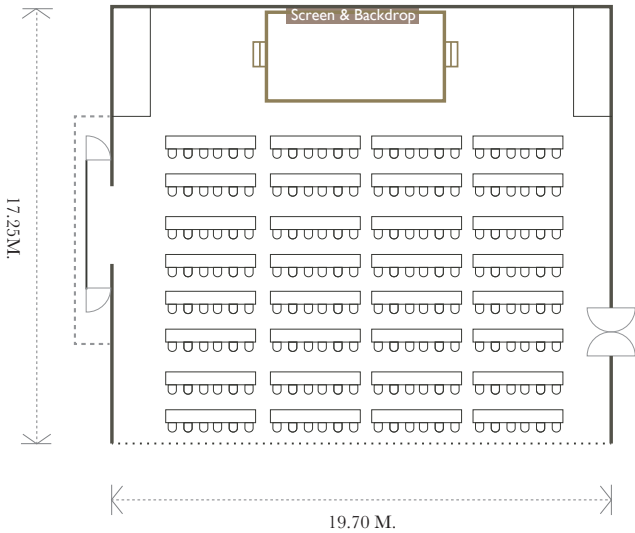

BALLROOM 2

DIMENSION

Size : 340 Sqm. | Height : 7.8 m.

						
Cocktail Reception	Banquet-Style	Theatre Style	Classroom Style	Cabaret (m)	U-Shape	Conference Hollow
200	150(s)	200(s)	150(s)	160	50(s)	80

Classroom Style

Banquet Style

U-Shape