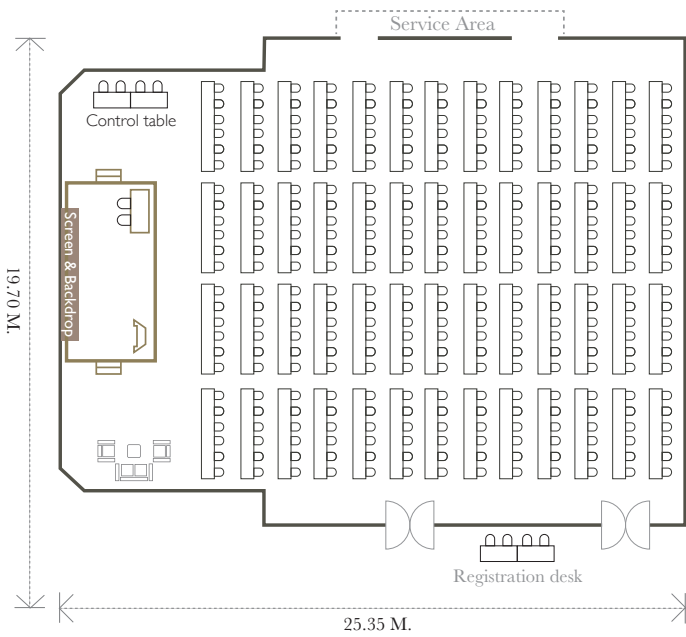

BALLROOM 1

DIMENSION

Size : 520 Sqm. | Height : 7.8 m.

						
Cocktail Reception	Banquet-Style	Theatre Style	Classroom Style	Cabaret (m)	U-Shape	Conference Hollow
300	250(s)	500(s)	250(s)	280	80(s)	100

Classroom Style

Banquet Style

U-Shape