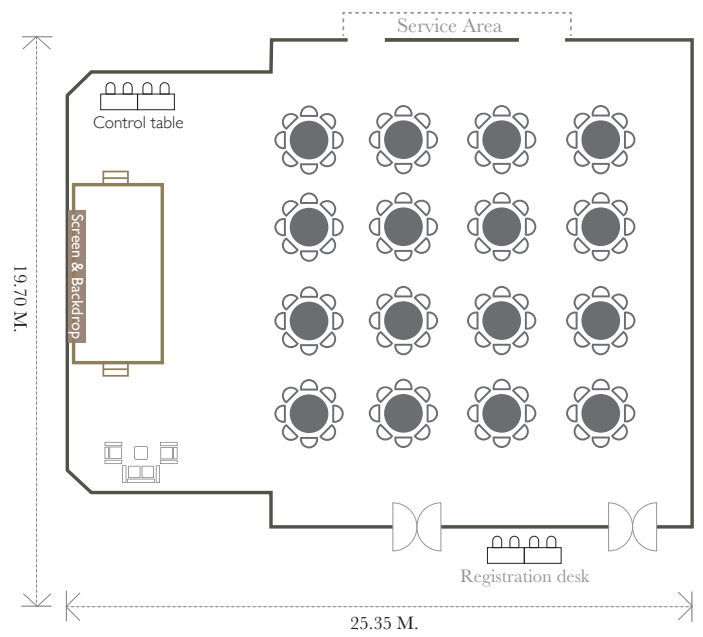

BALLROOM 1

DIMENSION

Size : 520 Sqm. | Height : 7.8 m.

						
Cocktail Reception	Banquet-Style	Theatre Style	Classroom Style	Cabaret (m)	U-Shape	Conference Hollow
300	250(s)	500(s)	250(s)	280	80(s)	100

Classroom Style

Banquet Style

U-Shape